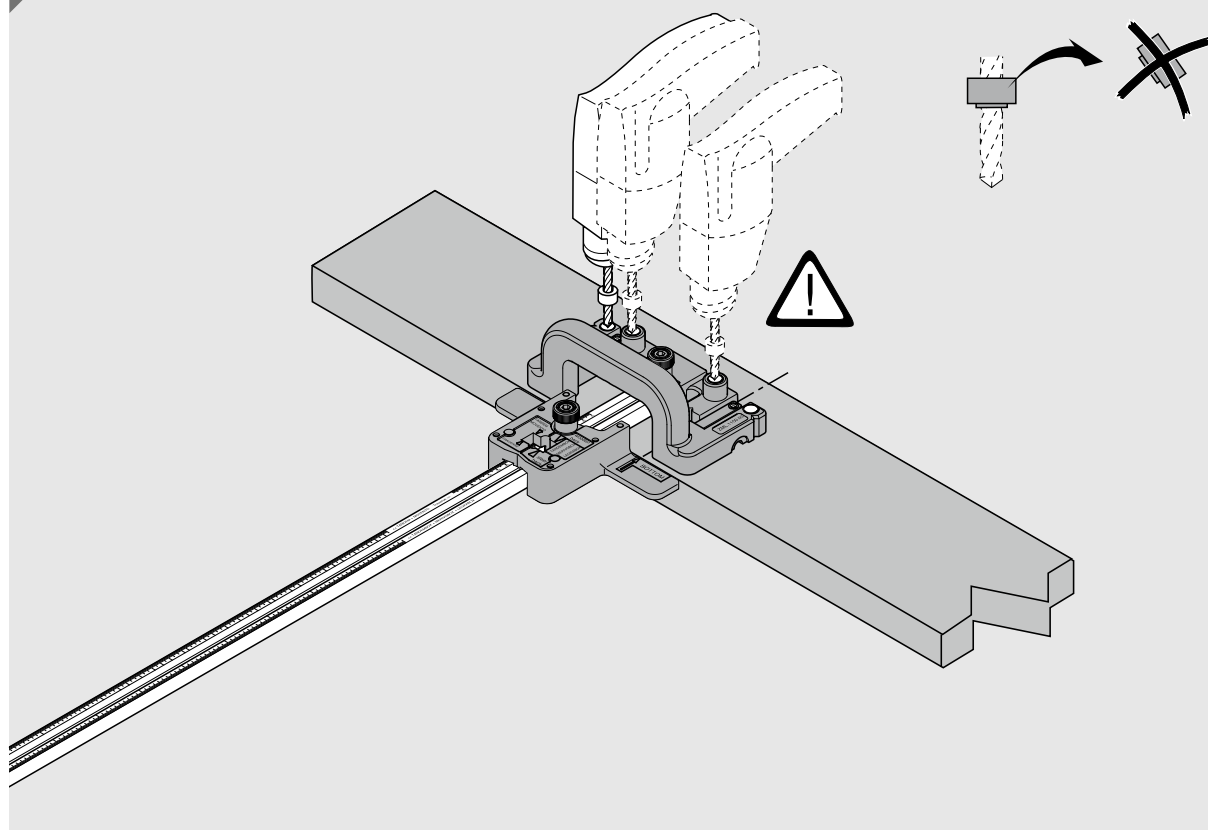

	LW (mm)			
	224 - 234 Z (mm)	235-388 Z (mm)	389-428 Z (mm)	≥ 429 Z (mm)
MOVENTO	-	164	164	LW/2
TANDEM	164	164	LW/2	LW/2

15

16

17

Blum partners worldwide can be found at:  
[www.blum.com/addresses](http://www.blum.com/addresses)