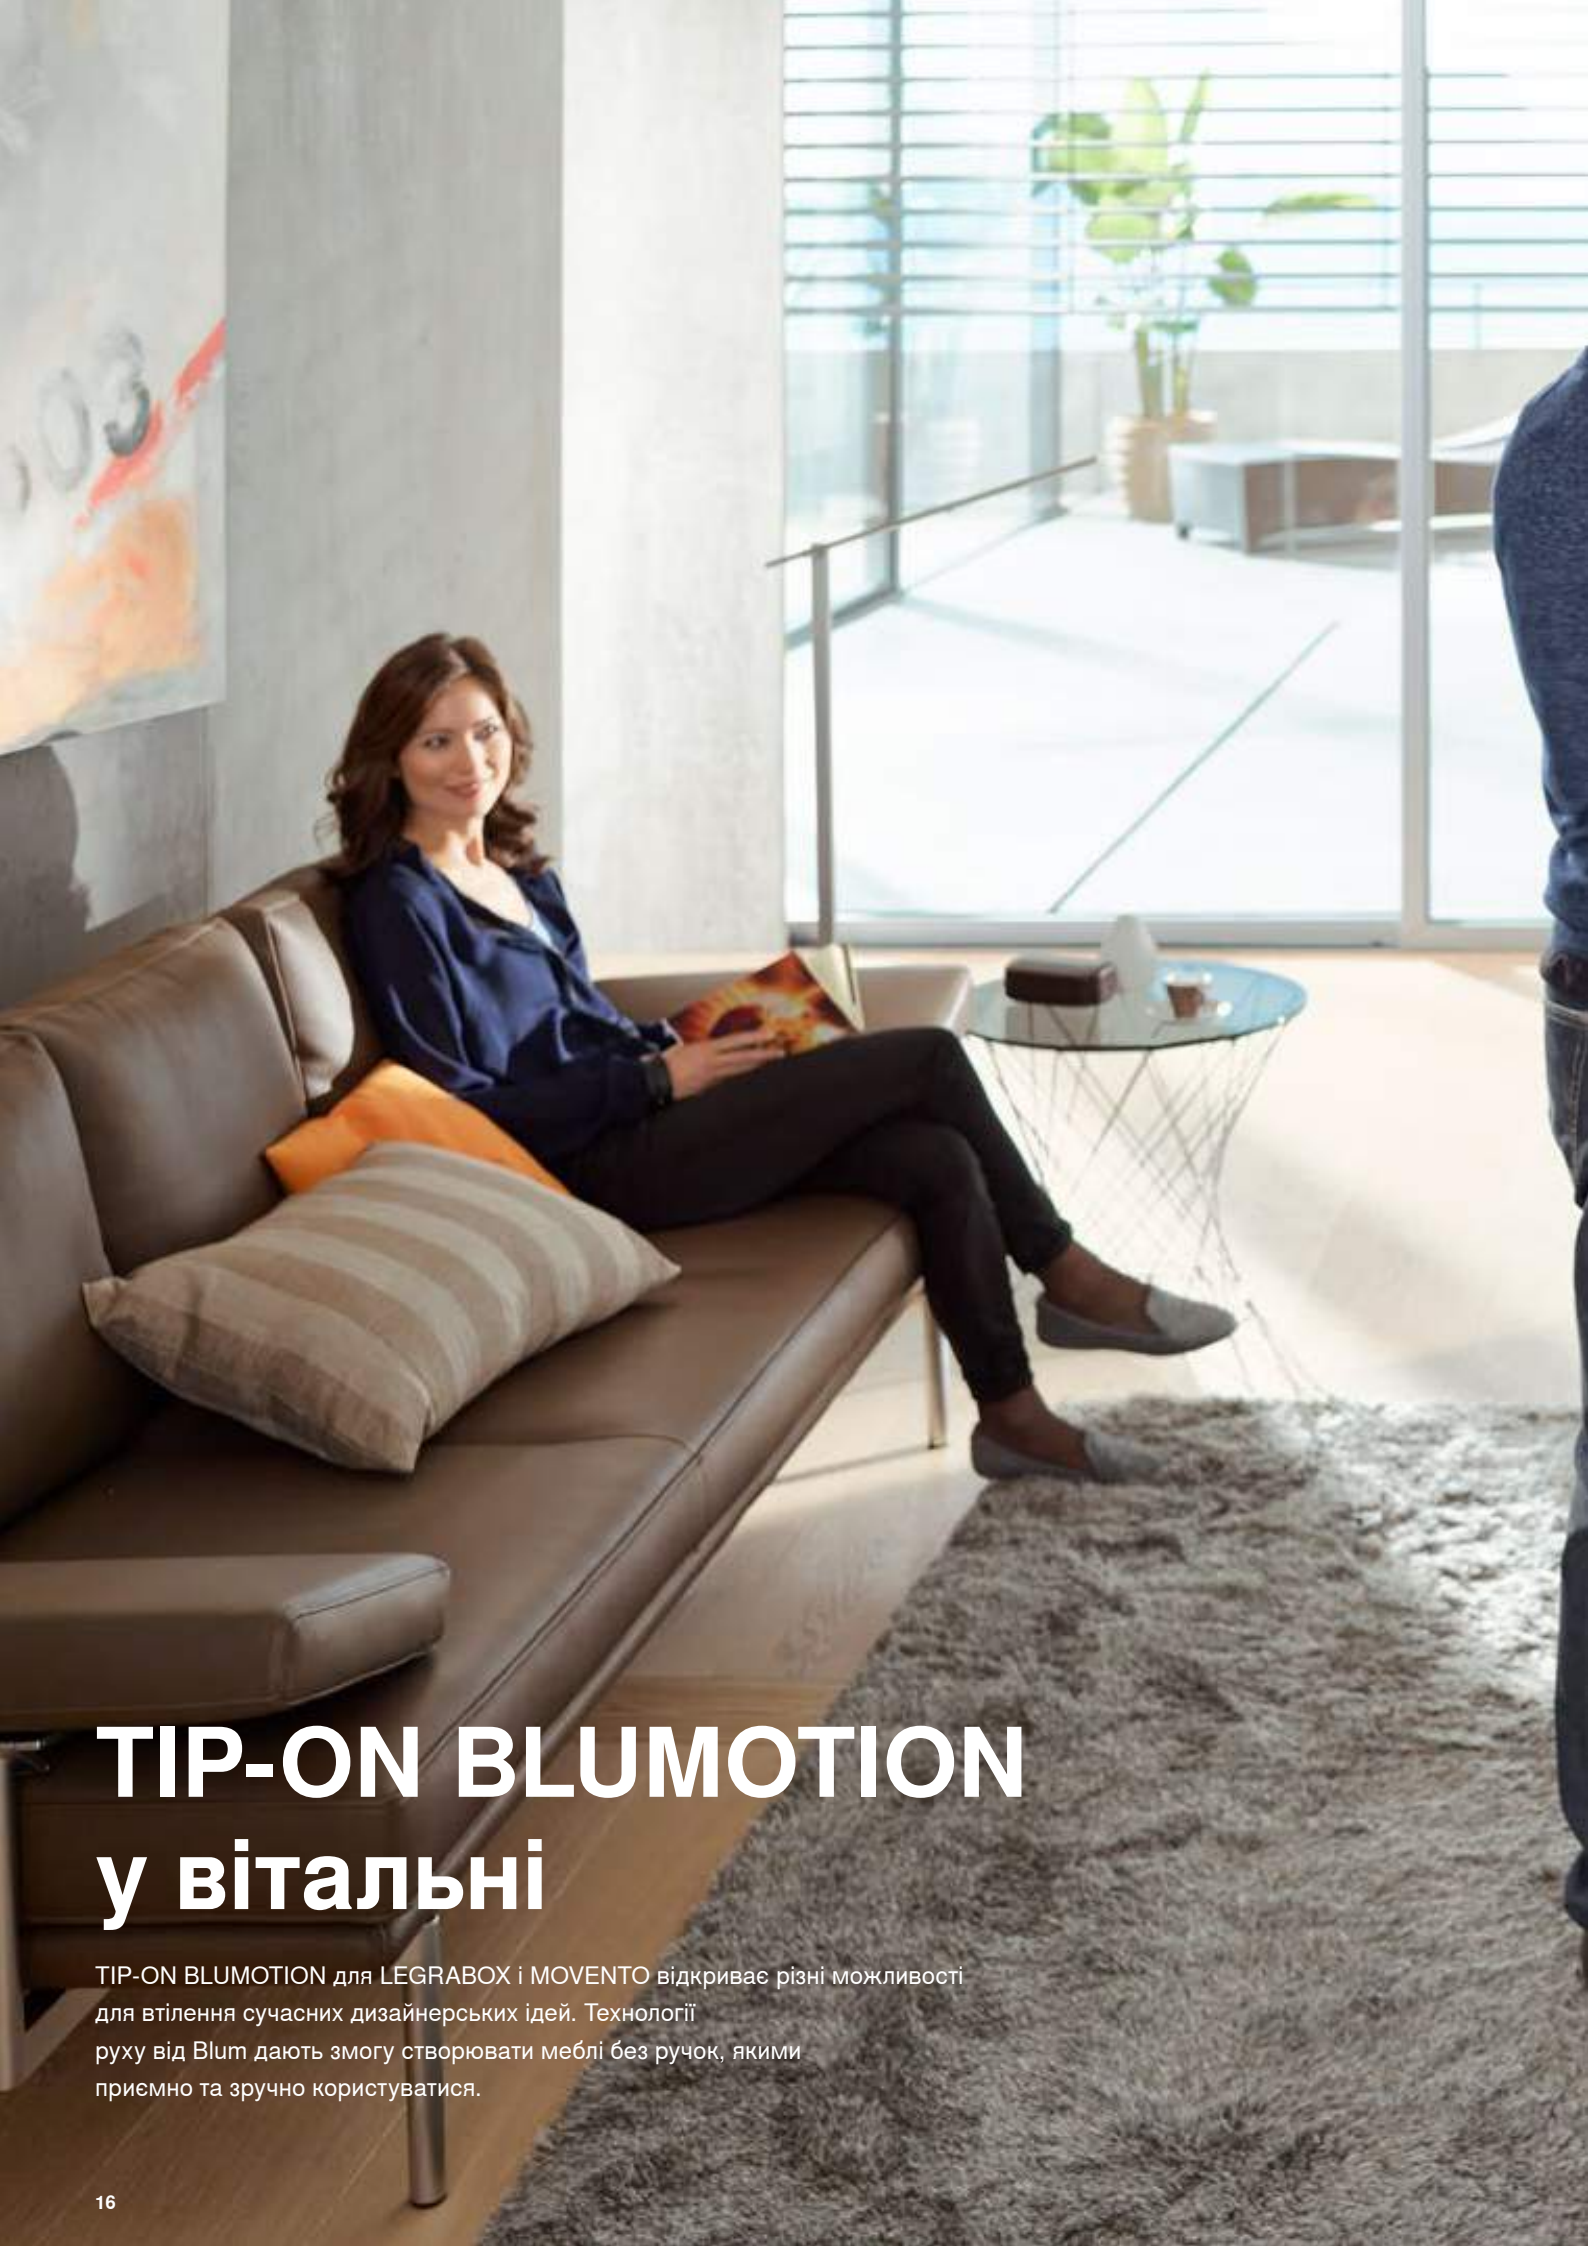

TIP-ON VLUMOTION у вітальні

TIP-ON VLUMOTION для LEGRABOX і MOVENTO відкриває різні можливості для втілення сучасних дизайнерських ідей. Технології руху від Blum дають змогу створювати меблі без ручок, якими приємно та зручно користуватися.