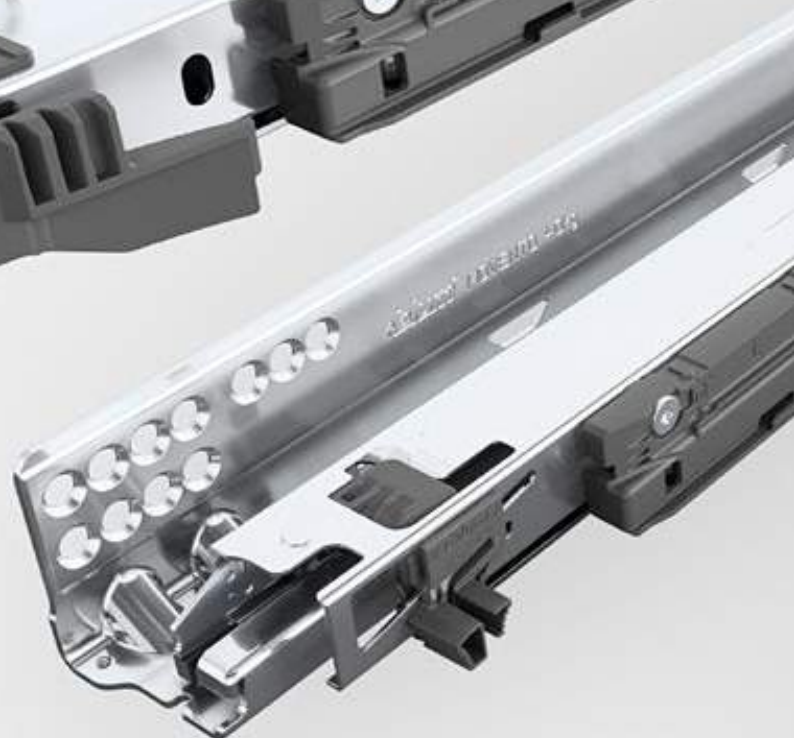

Compact range

TIP-ON BLUMOTION is based on the specially designed BLUMOTION S runners for LEGRABOX and MOVENTO. All other product components are compatible with both drawer systems. The large number of standard parts form a compact range that opens up a wide range of possibilities when designing handle-less furniture.

1

2

TIP-ON BLUMOTION components

1. LEGRABOX BLUMOTION S cabinet profile
2. MOVENTO BLUMOTION S runner
3. TIP-ON BLUMOTION unit
4. TIP-ON BLUMOTION latch
5. TIP-ON BLUMOTION synchronisation adapter
6. TIP-ON BLUMOTION synchronisation linkage