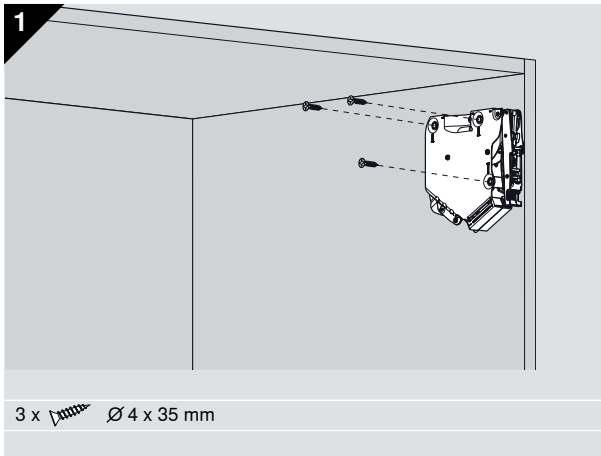

* min 240 with visible wall hanging bracket
至少240mm 带可见式箱体吊码

AVENTOS HK-S - Wooden/ Wide Aluminium door 木面板/ 宽铝框面板

Door 门

A	78 mm - Gap/縫隙
B	Door overlay/面板与橱身重叠部分 + 12.5 mm

Assembly 安装指示

Warning / 警告

Lever could spring up and cause injury
伸缩臂上弹会伤害到人

Do not push down/depress lever.
伸缩臂请勿下压，请务必拆下

Install angle stopper 安装角度限制器

75° 20K7A11
100° 20K7A41

Removal 拆卸指示