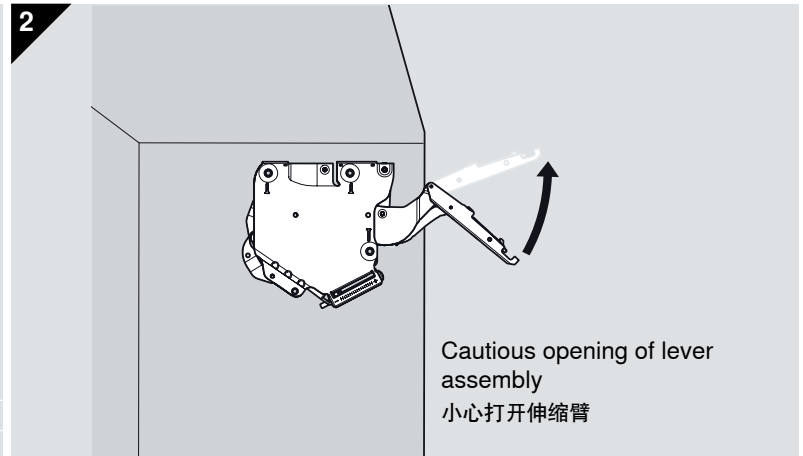

* min 240 with visible wall hanging bracket
至少240mm 带可见式箱体吊码

AVENTOS HK-S - Wooden/ Wide Aluminium door 木面板/ 宽铝框面板

Door 门

A	78 mm - Gap/縫隙
B	Door overlay/面板与橱身重叠部分 + 12.5 mm

Assembly 安装指示

Warning / 警告

Lever could spring up and cause injury
伸缩臂上弹会伤害到人

Do not push down/depress lever.
伸缩臂请勿下压，请务必拆下

Install angle stopper 安装角度限制器

75° 20K7A11
100° 20K7A41

Removal 拆卸指示