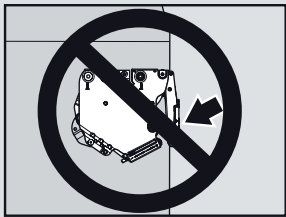

* min 240 with visible wall hanging bracket
至少240mm 带可见式箱体吊码

AVENTOS HK-S - Wooden/ Wide Aluminium door 木面板/ 宽铝框面板

Door 门

A	78 mm - Gap/縫隙
B	Door overlay/面板与橱身重叠部分 + 12.5 mm

Assembly 安装指示

Warning / 警告

Lever could spring up and cause injury
伸缩臂上弹会伤害到人

Do not push down/depress lever.
伸缩臂请勿下压，请务必拆下

Install angle stopper 安装角度限制器

75° 20K7A11
100° 20K7A41

Removal 拆卸指示