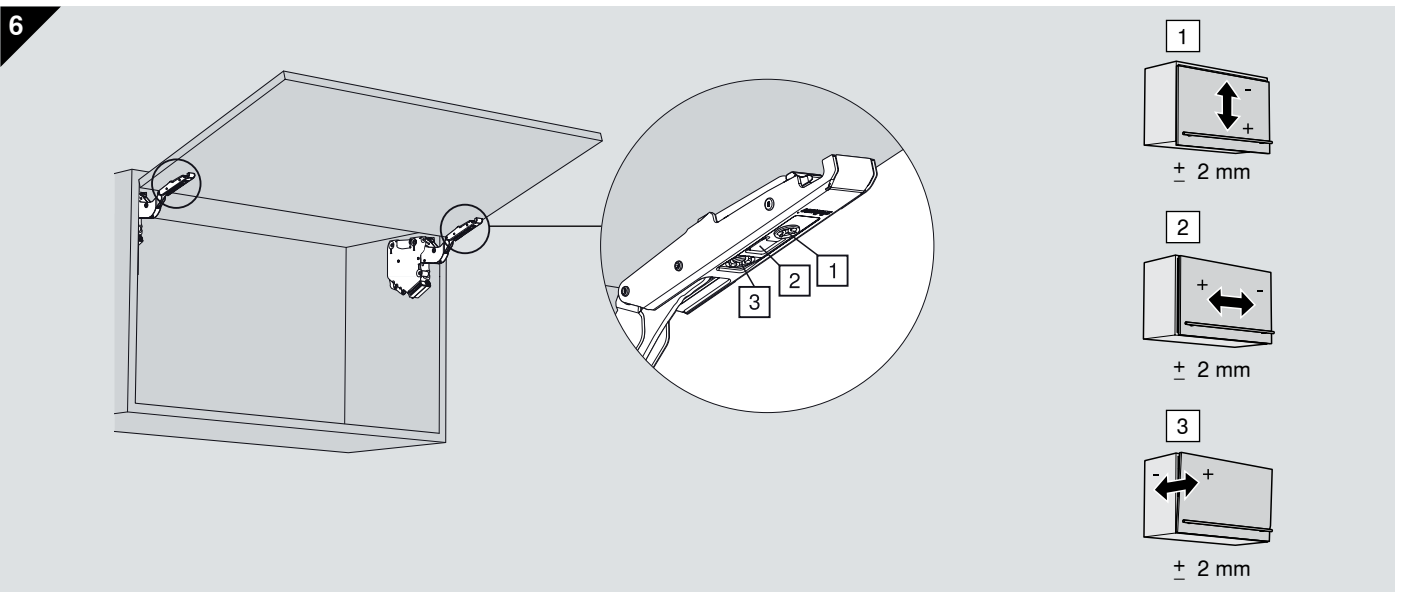

AVENTOS

HK-S

小上翻门说明书

INSTALLATION
SHEET

 **blum**[®]

Maximum Cabinet Height/橱身最高: 400 mm

AVENTOS HK-S - Wooden/ Wide Aluminium door 木面板/ 宽铝框面板

Carcase 橱身

* min 240 with visible wall hanging bracket
至少240mm 带可见式箱体吊码

AVENTOS HK-S - Wooden/ Wide Aluminium door 木面板/ 宽铝框面板

Door 门

A	78 mm - Gap/縫隙
B	Door overlay/面板与橱身重叠部分 + 12.5 mm

Assembly 安装指示

Warning / 警告

Lever could spring up and cause injury
伸缩臂上弹会伤害到人

Do not push down/depress lever.
伸缩臂请勿下压，请务必拆下

Install angle stopper 安装角度限制器

75° 20K7A11
100° 20K7A41

Removal 拆卸指示