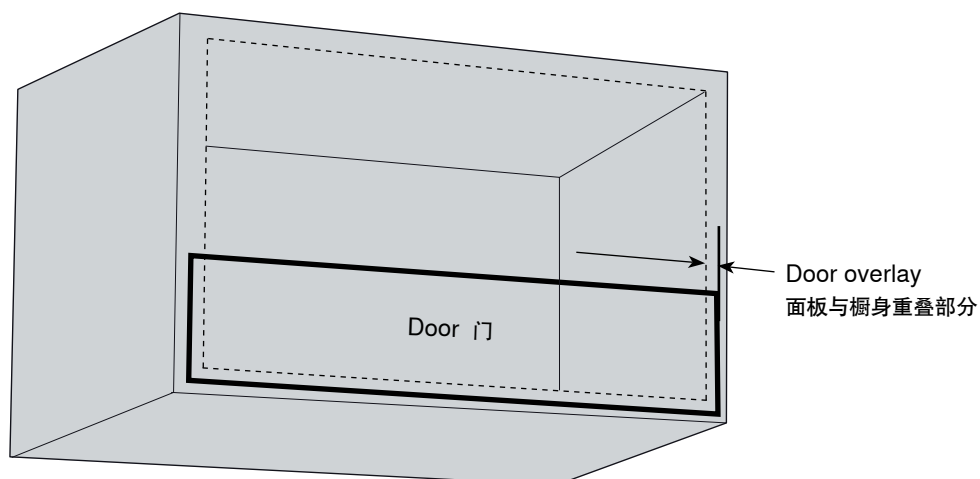

AVENTOS

HK-S

小上翻门说明书

INSTALLATION
SHEET

 **blum**[®]

Maximum Cabinet Height/橱身最高: 400 mm

AVENTOS HK-S - Wooden/ Wide Aluminium door 木面板/ 宽铝框面板

Carcase 橱身

* min 240 with visible wall hanging bracket
至少240mm 带可见式箱体吊码

AVENTOS HK-S - Wooden/ Wide Aluminium door 木面板/ 宽铝框面板

Door 门

A	78 mm - Gap/縫隙
B	Door overlay/面板与橱身重叠部分 + 12.5 mm

Assembly 安装指示

Warning / 警告

Lever could spring up and cause injury
伸缩臂上弹会伤害到人