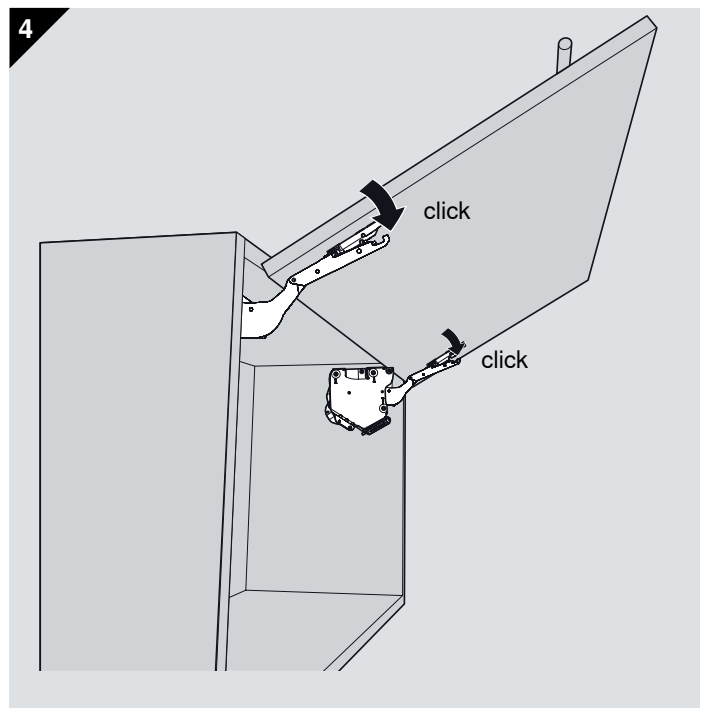

* min 240 with visible wall hanging bracket
至少240mm 带可见式箱体吊码

AVENTOS HK-S - Wooden/ Wide Aluminium door 木面板/ 宽铝框面板

Door 门

A	78 mm - Gap/縫隙
B	Door overlay/面板与橱身重叠部分 + 12.5 mm

Assembly 安装指示

Warning / 警告

Lever could spring up and cause injury
伸缩臂上弹会伤害到人

Do not push down/depress lever.
伸缩臂请勿下压，请务必拆下

Install angle stopper 安装角度限制器

75° 20K7A11
100° 20K7A41

Removal 拆卸指示