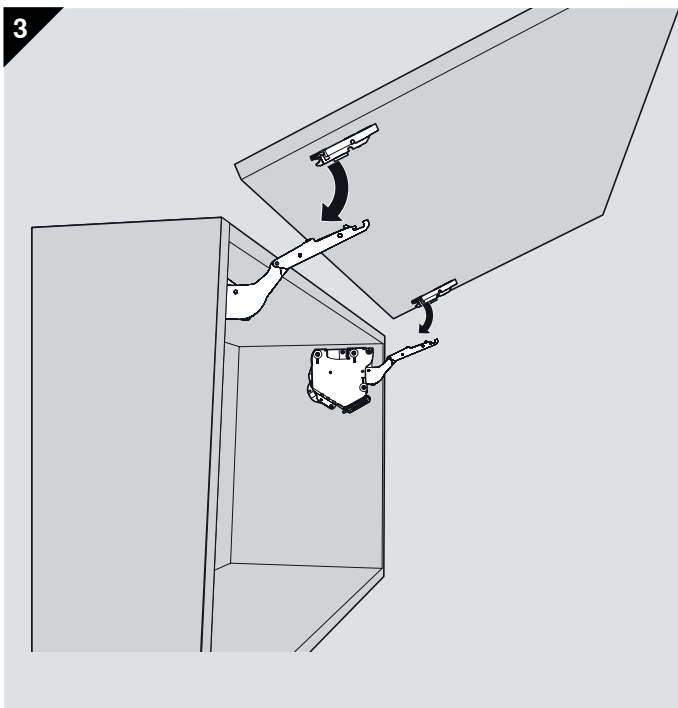

Assembly 安装指示

Warning / 警告

Lever could spring up and cause injury
伸缩臂上弹会伤害到人

Do not push down/depress lever.
伸缩臂请勿下压，请务必拆下