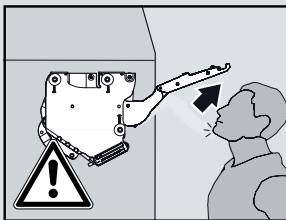

* min 240 with visible wall hanging bracket
至少240mm 带可见式箱体吊码

AVENTOS HK-S - Wooden/ Wide Aluminium door 木面板/ 宽铝框面板

Door 门

A	78 mm - Gap/縫隙
B	Door overlay/面板与橱身重叠部分 + 12.5 mm

Assembly 安装指示

Warning / 警告

Lever could spring up and cause injury
伸缩臂上弹会伤害到人

Do not push down/depress lever.
伸缩臂请勿下压，请务必拆下

Install angle stopper 安装角度限制器

75° 20K7A11
100° 20K7A41

Removal 拆卸指示