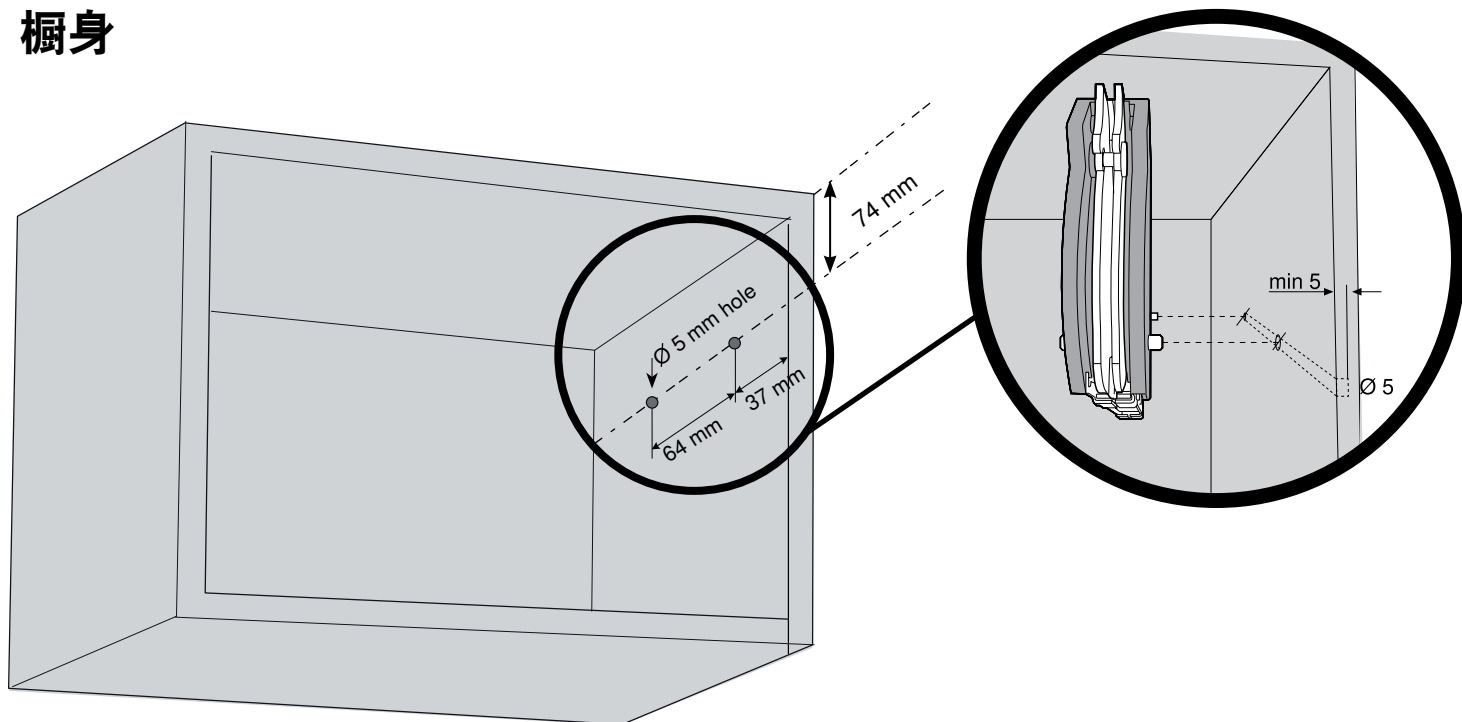

AVENTOS

HK-S

小上翻门说明书

INSTALLATION
SHEET

 **blum**[®]

Maximum Cabinet Height/橱身最高: 400 mm

AVENTOS HK-S - Wooden/ Wide Aluminium door 木面板/ 宽铝框面板

Carcase 橱身

* min 240 with visible wall hanging bracket
至少240mm 带可见式箱体吊码

AVENTOS HK-S - Wooden/ Wide Aluminium door 木面板/ 宽铝框面板

Door 门

A	78 mm - Gap/縫隙
B	Door overlay/面板与橱身重叠部分 + 12.5 mm

Assembly 安装指示

Warning / 警告

Lever could spring up and cause injury
伸缩臂上弹会伤害到人