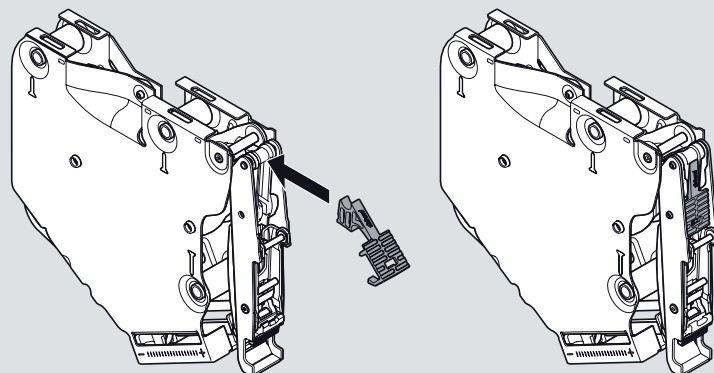

* min 240 with visible wall hanging bracket
至少240mm 带可见式箱体吊码

AVENTOS HK-S - Wooden/ Wide Aluminium door 木面板/ 宽铝框面板

Door 门

A	78 mm - Gap/縫隙
B	Door overlay/面板与橱身重叠部分 + 12.5 mm

Assembly 安装指示

Warning / 警告

Lever could spring up and cause injury
伸缩臂上弹会伤害到人

Do not push down/depress lever.
伸缩臂请勿下压，请务必拆下

Install angle stopper 安装角度限制器

75° 20K7A11
100° 20K7A41

Removal 拆卸指示