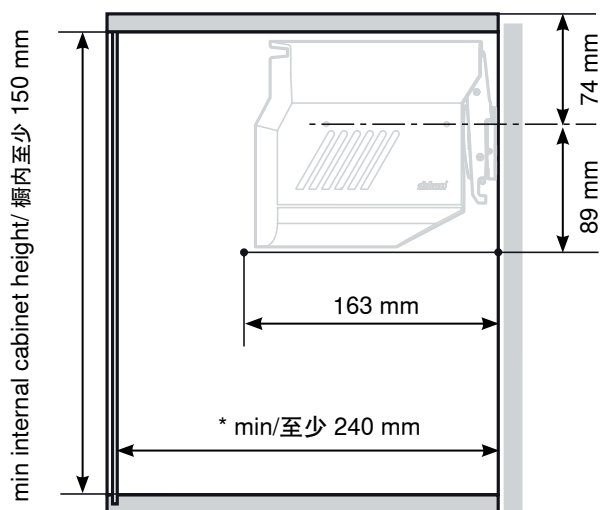

AVENTOS

HK-S

小上翻门说明书

INSTALLATION
SHEET

 **blum**[®]

Maximum Cabinet Height/橱身最高: 400 mm

AVENTOS HK-S - Wooden/ Wide Aluminium door 木面板/ 宽铝框面板

Carcase 橱身

* min 240 with visible wall hanging bracket
至少240mm 带可见式箱体吊码

AVENTOS HK-S - Wooden/ Wide Aluminium door 木面板/ 宽铝框面板

Door 门

A	78 mm - Gap/縫隙
B	Door overlay/面板与橱身重叠部分 + 12.5 mm

Assembly 安装指示

Warning / 警告

Lever could spring up and cause injury
伸缩臂上弹会伤害到人