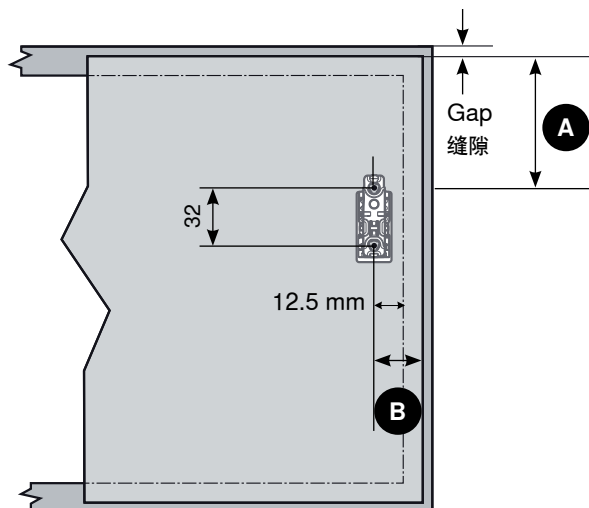

AVENTOS

HK-S

小上翻门说明书

INSTALLATION
SHEET

 **blum**[®]

Maximum Cabinet Height/橱身最高: 400 mm

AVENTOS HK-S - Wooden/ Wide Aluminium door 木面板/ 宽铝框面板

Carcase 橱身

* min 240 with visible wall hanging bracket
至少240mm 带可见式箱体吊码

AVENTOS HK-S - Wooden/ Wide Aluminium door 木面板/ 宽铝框面板

Door 门

A	78 mm - Gap/縫隙
B	Door overlay/面板与橱身重叠部分 + 12.5 mm

Assembly 安装指示

Warning / 警告

Lever could spring up and cause injury
伸缩臂上弹会伤害到人

Do not push down/depress lever.
伸缩臂请勿下压，请务必拆下

Install angle stopper 安装角度限制器

75° 20K7A11
100° 20K7A41

Removal 拆卸指示