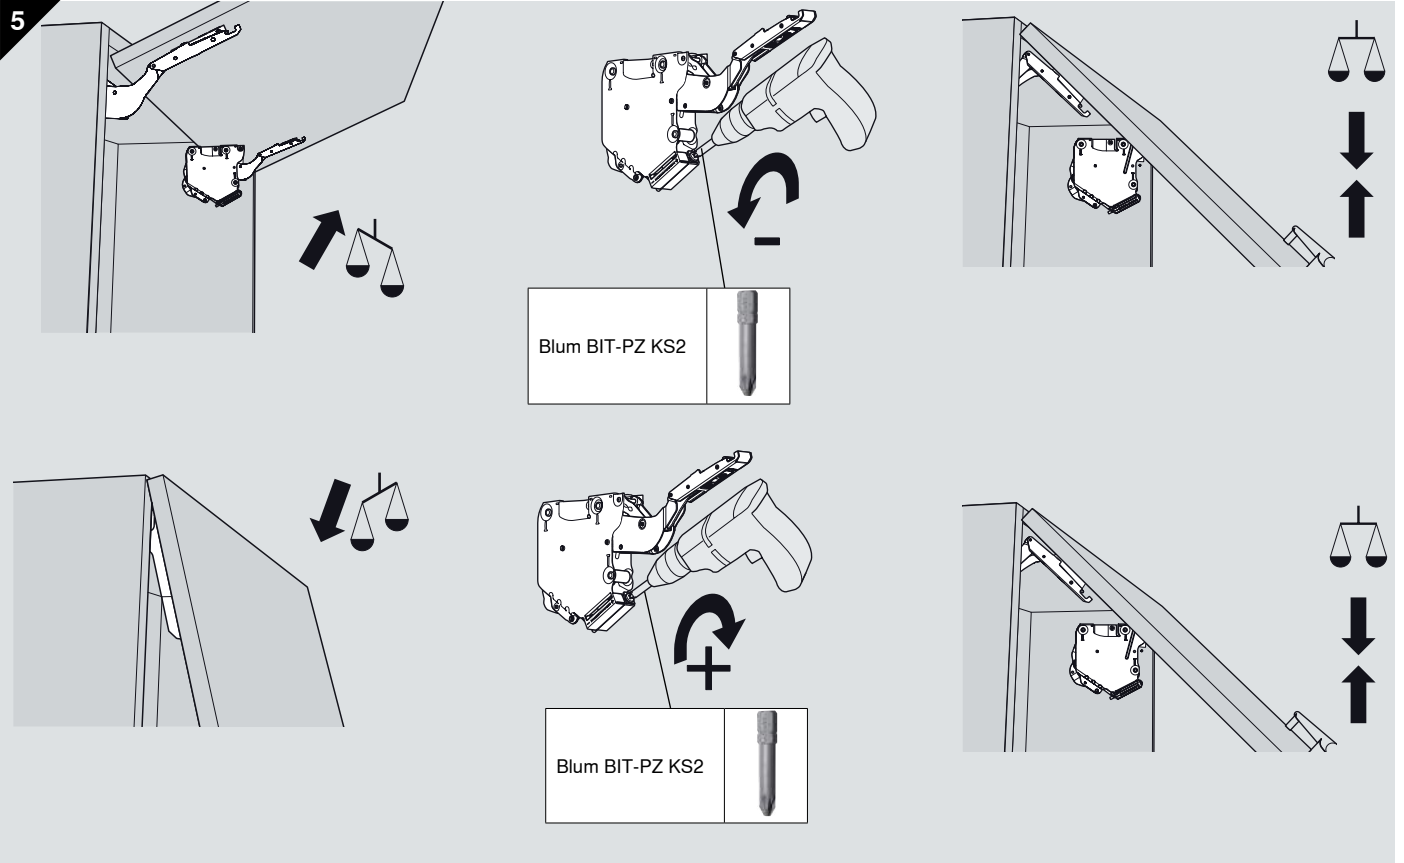

* min 240 with visible wall hanging bracket
至少240mm 带可见式箱体吊码

AVENTOS HK-S - Wooden/ Wide Aluminium door 木面板/ 宽铝框面板

Door 门

A	78 mm - Gap/縫隙
B	Door overlay/面板与橱身重叠部分 + 12.5 mm

Assembly 安装指示

Warning / 警告

Lever could spring up and cause injury
伸缩臂上弹会伤害到人

Do not push down/depress lever.
伸缩臂请勿下压，请务必拆下

Install angle stopper 安装角度限制器

75° 20K7A11
100° 20K7A41

Removal 拆卸指示