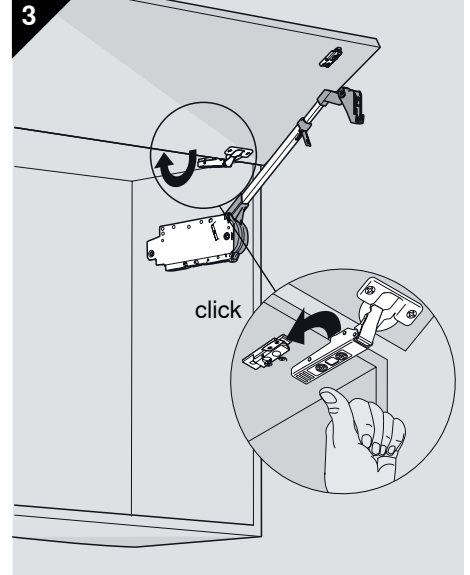

Assembly 安装指示

Warning / 警告

Risk of injury by spring-loaded telescopic arm!

伸缩臂上弹会伤害到人!

Do not push telescopic arm down without door attached but remove

伸缩臂请勿下压, 请务必拆下

Install angle stopper 安装角度限制器

83° 20F7011
104° 20F7051

Opening angle stop	Y
without	FH x 0.44 + 38 mm
104°	FH x 0.24 + 34 mm
83°	0 mm

Removal 拆卸指示