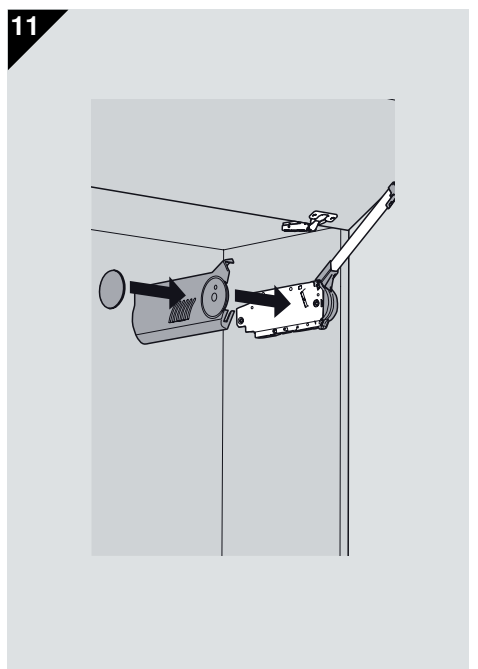

Assembly 安装指示

Warning / 警告

Risk of injury by spring-loaded telescopic arm!

伸缩臂上弹会伤害到人!

Do not push telescopic arm down without door attached but remove

伸缩臂请勿下压, 请务必拆下

Install angle stopper 安装角度限制器

83° 20F7011
104° 20F7051

Opening angle stop	Y
without	FH x 0.44 + 38 mm
104°	FH x 0.24 + 34 mm
83°	0 mm

Removal 拆卸指示