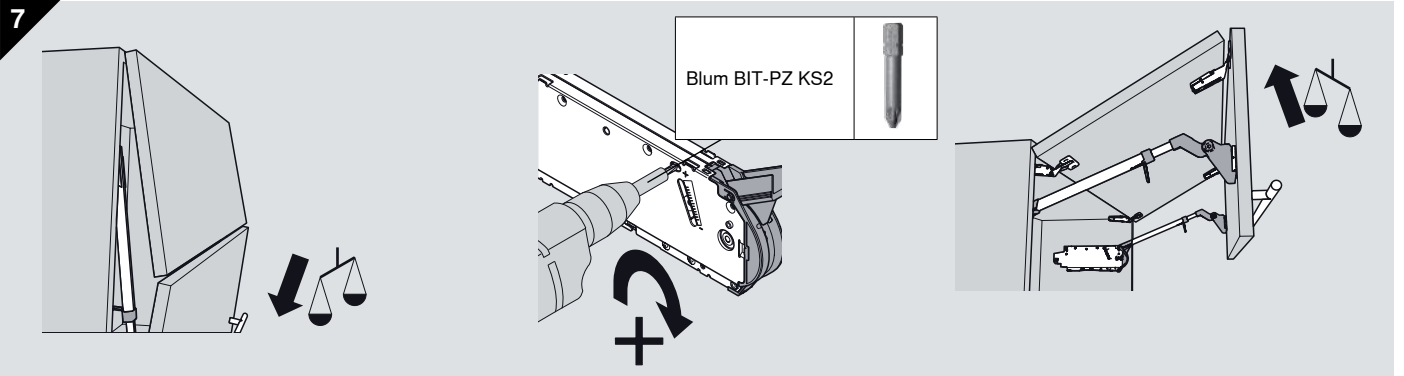

Assembly 安装指示

Warning / 警告

Risk of injury by spring-loaded telescopic arm!

伸缩臂上弹会伤害到人!

Do not push telescopic arm down without door attached but remove

伸缩臂请勿下压, 请务必拆下

Install angle stopper 安装角度限制器

83° 20F7011
104° 20F7051

Opening angle stop	Y
without	FH x 0.44 + 38 mm
104°	FH x 0.24 + 34 mm
83°	0 mm

Removal 拆卸指示