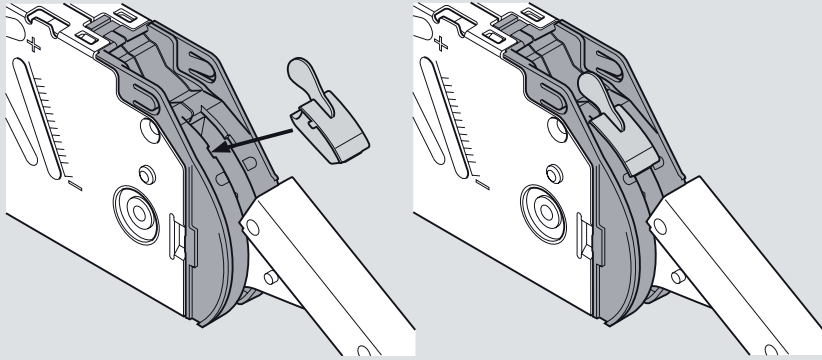

Assembly 安装指示

Warning / 警告

Risk of injury by spring-loaded telescopic arm!

伸缩臂上弹会伤害到人!

Do not push telescopic arm down without door attached but remove

伸缩臂请勿下压, 请务必拆下

Install angle stopper 安装角度限制器

83° 20F7011
104° 20F7051

Opening angle stop	Y
without	FH x 0.44 + 38 mm
104°	FH x 0.24 + 34 mm
83°	0 mm

Removal 拆卸指示