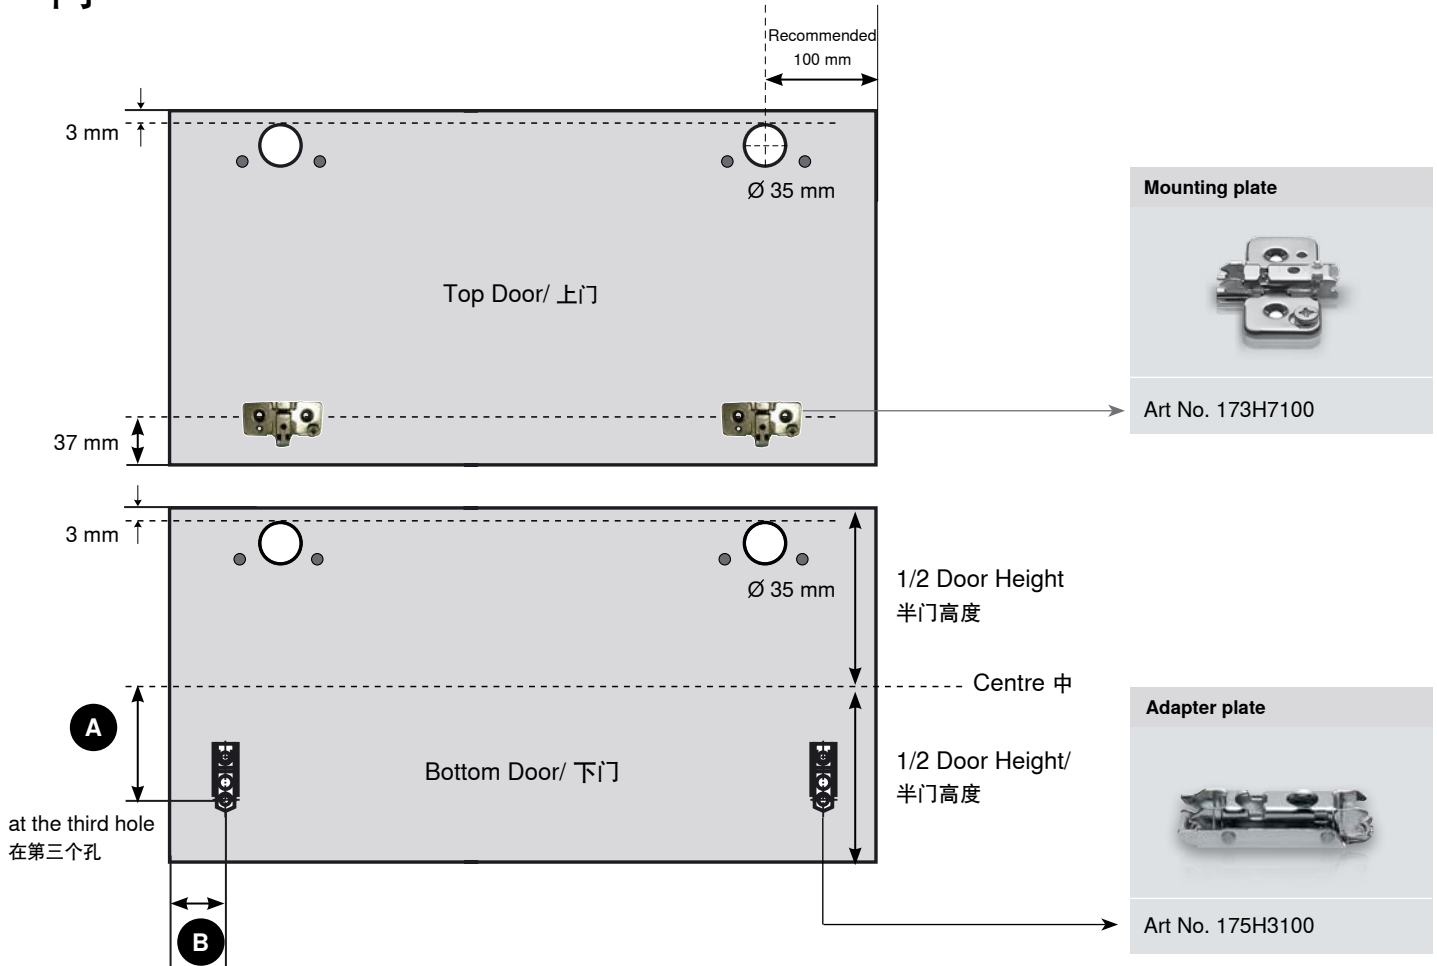

AVENTOS

HF

上翻折叠门说明书

INSTALLATION
SHEET

 **blum**[®]

Cabinet Height/ 橱高: 480 mm - 1040 mm

AVENTOS HF - Wooden/ Wide Aluminium door 木面板/ 宽铝框面板

Carcase 橱身

Cabinet Height 橱身高度 (CH)	H
480 - 549 mm	[CH x 0.3] - 28 mm
550 - 1040 mm	[CH x 0.3] - 57 mm

AVENTOS HF - Wooden/ Wide Aluminium door

木面板/ 宽铝框面板

Door 门

A	Cabinet Height 橱身高度 (CH)
70 mm	480 to 549 mm
47 mm	550 to 1040 mm
B	Door overlay + 12.5 mm 面板与橱身重叠部分

Assembly 安装指示

Warning / 警告

Risk of injury by spring-loaded telescopic arm!

伸缩臂上弹会伤害到人!

Do not push telescopic arm down without door attached but remove

伸缩臂请勿下压, 请务必拆下

Install angle stopper 安装角度限制器

83° 20F7011
104° 20F7051

Opening angle stop	Y
without	FH x 0.44 + 38 mm
104°	FH x 0.24 + 34 mm
83°	0 mm

Removal 拆卸指示