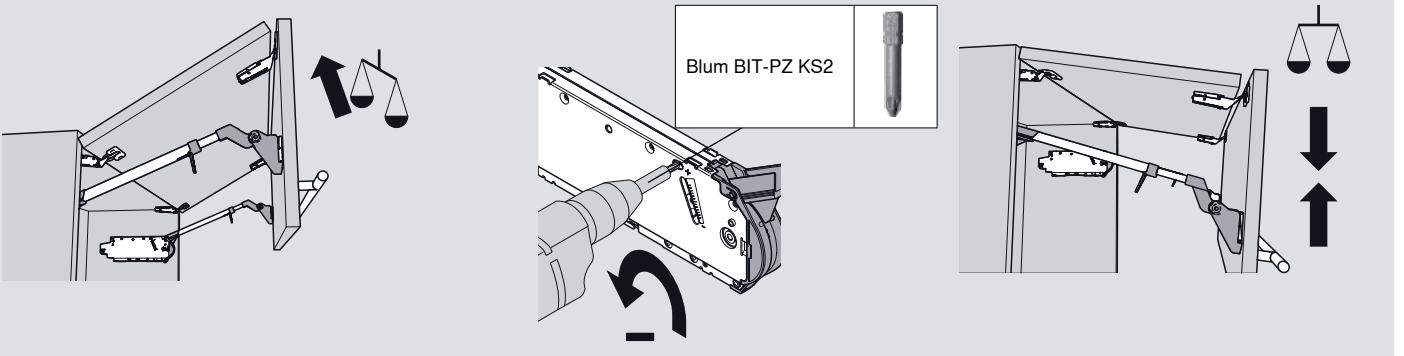

Assembly 安装指示

Warning / 警告

Risk of injury by spring-loaded telescopic arm!

伸缩臂上弹会伤害到人!

Do not push telescopic arm down without door attached but remove

伸缩臂请勿下压, 请务必拆下

Install angle stopper 安装角度限制器

83° 20F7011
104° 20F7051

Opening angle stop	Y
without	FH x 0.44 + 38 mm
104°	FH x 0.24 + 34 mm
83°	0 mm

Removal 拆卸指示