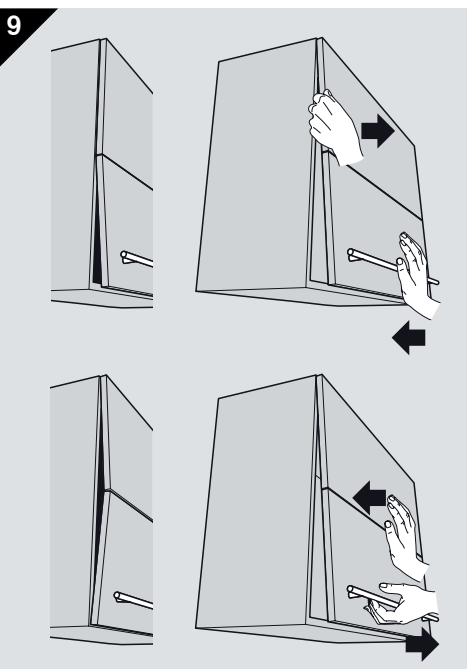

Assembly 安装指示

Warning / 警告

Risk of injury by spring-loaded telescopic arm!

伸缩臂上弹会伤害到人!

Do not push telescopic arm down without door attached but remove

伸缩臂请勿下压, 请务必拆下

Install angle stopper 安装角度限制器

83° 20F7011
104° 20F7051

Opening angle stop	Y
without	FH x 0.44 + 38 mm
104°	FH x 0.24 + 34 mm
83°	0 mm

Removal 拆卸指示