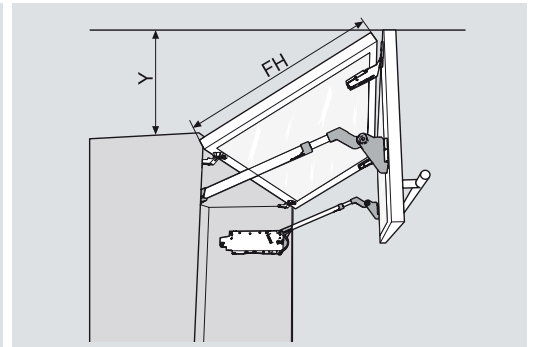

Cabinet Height 橱身高度 (CH)	H
480 - 549 mm	[CH x 0.3] - 28 mm
550 - 1040 mm	[CH x 0.3] - 57 mm

AVENTOS HF - Wooden/ Wide Aluminium door

木面板/ 宽铝框面板

Door 门

A	Cabinet Height 橱身高度 (CH)
70 mm	480 to 549 mm
47 mm	550 to 1040 mm
B	Door overlay + 12.5 mm 面板与橱身重叠部分

Assembly 安装指示

Warning / 警告

Risk of injury by spring-loaded telescopic arm!

伸缩臂上弹会伤害到人!

Do not push telescopic arm down without door attached but remove

伸缩臂请勿下压, 请务必拆下

Install angle stopper 安装角度限制器

83° 20F7011
104° 20F7051

Opening angle stop	Y
without	FH x 0.44 + 38 mm
104°	FH x 0.24 + 34 mm
83°	0 mm

Removal 拆卸指示