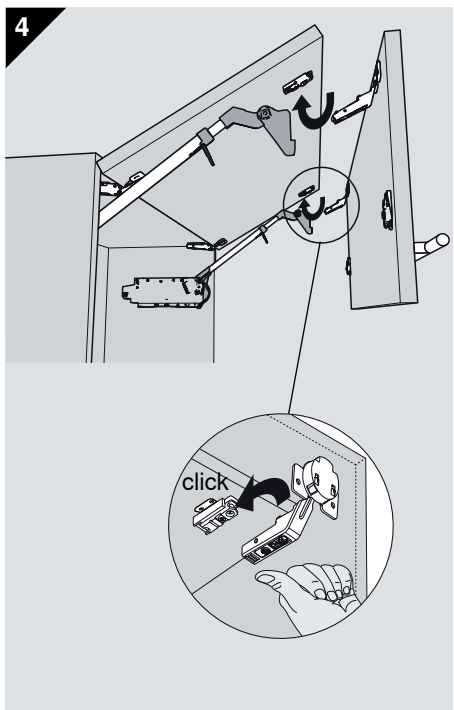

Assembly 安装指示

Warning / 警告

Risk of injury by spring-loaded telescopic arm!

伸缩臂上弹会伤害到人!

Do not push telescopic arm down without door attached but remove

伸缩臂请勿下压, 请务必拆下

Install angle stopper 安装角度限制器

83° 20F7011
104° 20F7051

Opening angle stop	Y
without	FH x 0.44 + 38 mm
104°	FH x 0.24 + 34 mm
83°	0 mm

Removal 拆卸指示