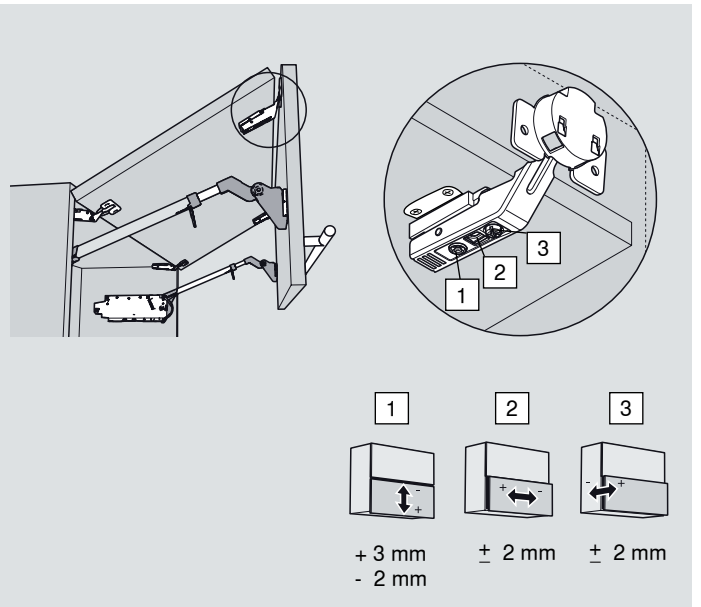

Cabinet Height 橱身高度 (CH)	H
480 - 549 mm	[CH x 0.3] - 28 mm
550 - 1040 mm	[CH x 0.3] - 57 mm

AVENTOS HF - Wooden/ Wide Aluminium door

木面板/ 宽铝框面板

Door 门

A	Cabinet Height 橱身高度 (CH)
70 mm	480 to 549 mm
47 mm	550 to 1040 mm
B	Door overlay + 12.5 mm 面板与橱身重叠部分

Assembly 安装指示

Warning / 警告

Risk of injury by spring-loaded telescopic arm!

伸缩臂上弹会伤害到人!

Do not push telescopic arm down without door attached but remove

伸缩臂请勿下压, 请务必拆下

Install angle stopper 安装角度限制器

83° 20F7011
104° 20F7051

Opening angle stop	Y
without	FH x 0.44 + 38 mm
104°	FH x 0.24 + 34 mm
83°	0 mm

Removal 拆卸指示