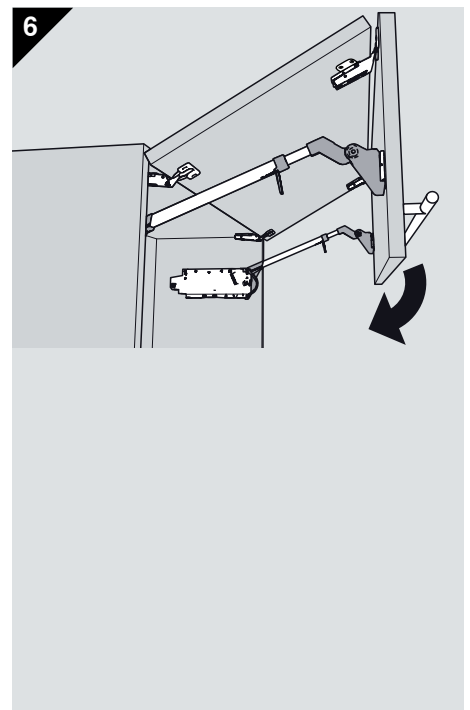

Assembly 安装指示

Warning / 警告

Risk of injury by spring-loaded telescopic arm!

伸缩臂上弹会伤害到人!

Do not push telescopic arm down without door attached but remove

伸缩臂请勿下压, 请务必拆下

Install angle stopper 安装角度限制器

83° 20F7011
104° 20F7051

Opening angle stop	Y
without	FH x 0.44 + 38 mm
104°	FH x 0.24 + 34 mm
83°	0 mm

Removal 拆卸指示