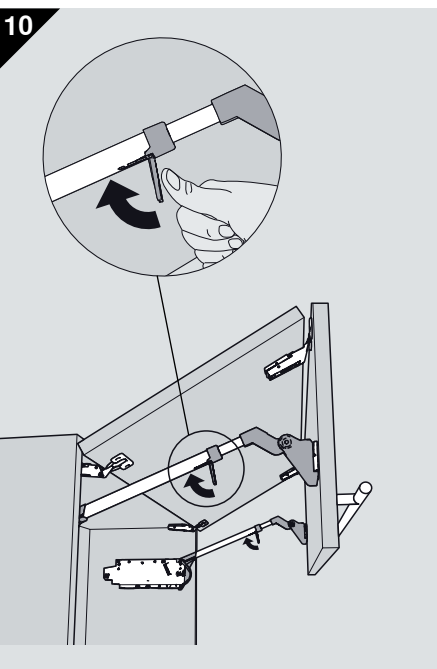

Assembly 安装指示

Warning / 警告

Risk of injury by spring-loaded telescopic arm!

伸缩臂上弹会伤害到人!

Do not push telescopic arm down without door attached but remove

伸缩臂请勿下压, 请务必拆下

Install angle stopper 安装角度限制器

83° 20F7011
104° 20F7051

Opening angle stop	Y
without	FH x 0.44 + 38 mm
104°	FH x 0.24 + 34 mm
83°	0 mm

Removal 拆卸指示