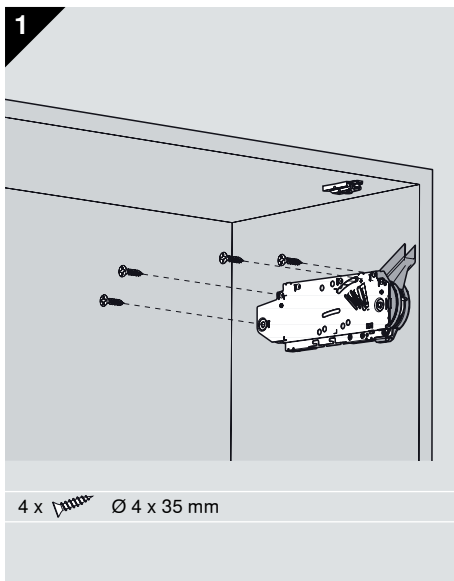

Cabinet Height 橱身高度 (CH)	H
480 - 549 mm	[CH x 0.3] - 28 mm
550 - 1040 mm	[CH x 0.3] - 57 mm

AVENTOS HF - Wooden/ Wide Aluminium door

木面板/ 宽铝框面板

Door 门

A	Cabinet Height 橱身高度 (CH)
70 mm	480 to 549 mm
47 mm	550 to 1040 mm
B	Door overlay + 12.5 mm 面板与橱身重叠部分

Assembly 安装指示

Warning / 警告

Risk of injury by spring-loaded telescopic arm!

伸缩臂上弹会伤害到人!

Do not push telescopic arm down without door attached but remove

伸缩臂请勿下压, 请务必拆下

Install angle stopper 安装角度限制器

83° 20F7011
104° 20F7051

Opening angle stop	Y
without	FH x 0.44 + 38 mm
104°	FH x 0.24 + 34 mm
83°	0 mm

Removal 拆卸指示