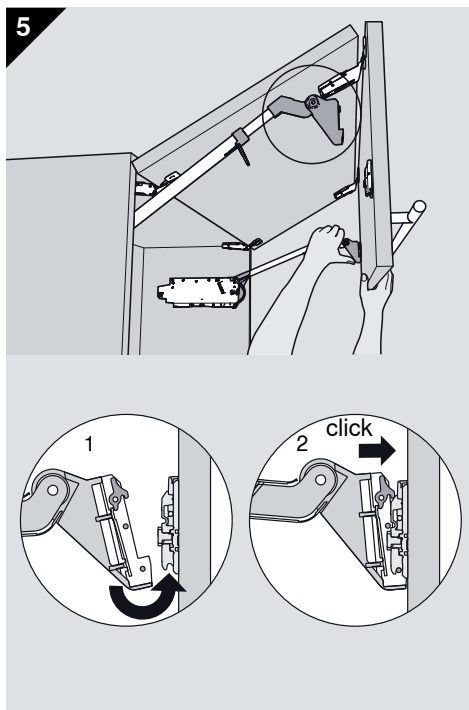

Assembly 安装指示

Warning / 警告

Risk of injury by spring-loaded telescopic arm!

伸缩臂上弹会伤害到人!

Do not push telescopic arm down without door attached but remove

伸缩臂请勿下压, 请务必拆下

Install angle stopper 安装角度限制器

83° 20F7011
104° 20F7051

Opening angle stop	Y
without	FH x 0.44 + 38 mm
104°	FH x 0.24 + 34 mm
83°	0 mm

Removal 拆卸指示