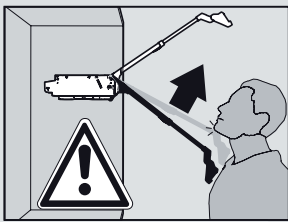

Cabinet Height 橱身高度 (CH)	H
480 - 549 mm	[CH x 0.3] - 28 mm
550 - 1040 mm	[CH x 0.3] - 57 mm

AVENTOS HF - Wooden/ Wide Aluminium door

木面板/ 宽铝框面板

Door 门

A	Cabinet Height 橱身高度 (CH)
70 mm	480 to 549 mm
47 mm	550 to 1040 mm
B	Door overlay + 12.5 mm 面板与橱身重叠部分

Assembly 安装指示

Warning / 警告

Risk of injury by spring-loaded telescopic arm!

伸缩臂上弹会伤害到人!

Do not push telescopic arm down without door attached but remove

伸缩臂请勿下压, 请务必拆下

Install angle stopper 安装角度限制器

83° 20F7011
104° 20F7051