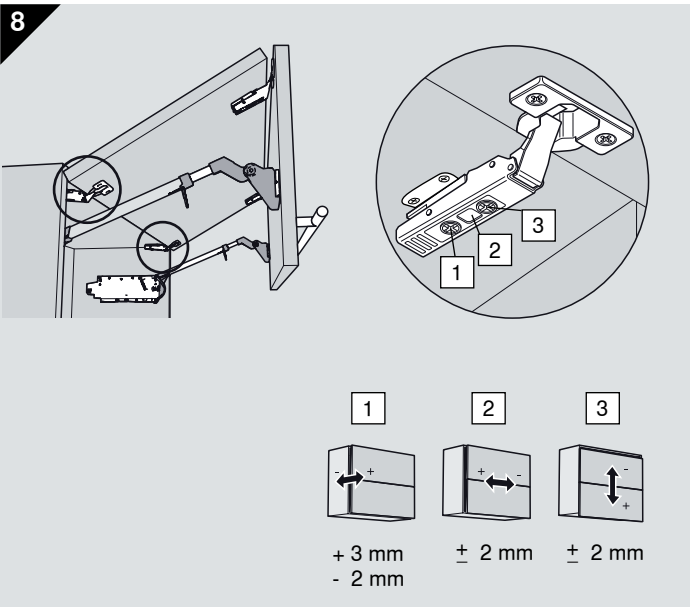

Cabinet Height 橱身高度 (CH)	H
480 - 549 mm	[CH x 0.3] - 28 mm
550 - 1040 mm	[CH x 0.3] - 57 mm

AVENTOS HF - Wooden/ Wide Aluminium door

木面板/ 宽铝框面板

Door 门

A	Cabinet Height 橱身高度 (CH)
70 mm	480 to 549 mm
47 mm	550 to 1040 mm
B	Door overlay + 12.5 mm 面板与橱身重叠部分

Assembly 安装指示

Warning / 警告

Risk of injury by spring-loaded telescopic arm!

伸缩臂上弹会伤害到人!

Do not push telescopic arm down without door attached but remove

伸缩臂请勿下压, 请务必拆下

Install angle stopper 安装角度限制器

83° 20F7011
104° 20F7051

Opening angle stop	Y
without	FH x 0.44 + 38 mm
104°	FH x 0.24 + 34 mm
83°	0 mm

Removal 拆卸指示