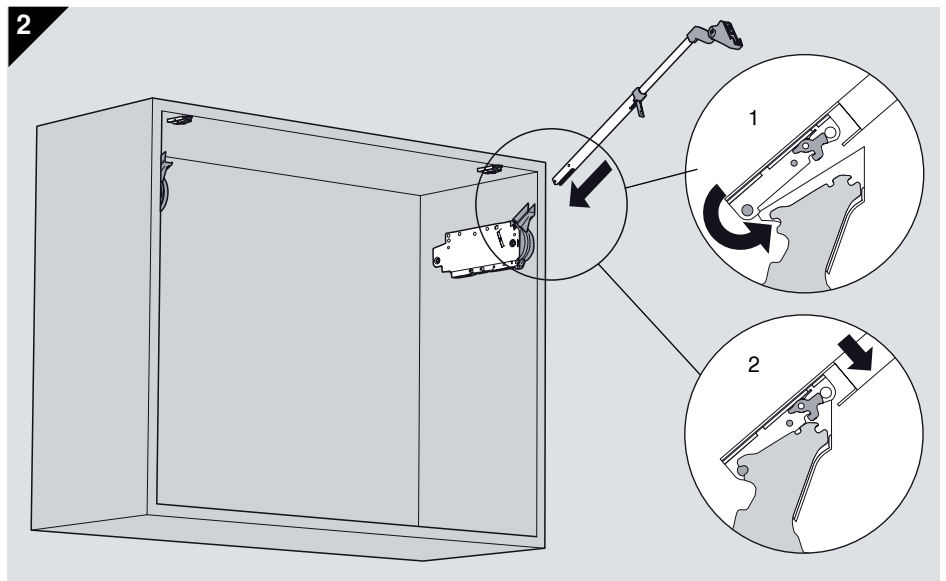

Cabinet Height 橱身高度 (CH)	H
480 - 549 mm	[CH x 0.3] - 28 mm
550 - 1040 mm	[CH x 0.3] - 57 mm

AVENTOS HF - Wooden/ Wide Aluminium door

木面板/ 宽铝框面板

Door 门

A	Cabinet Height 橱身高度 (CH)
70 mm	480 to 549 mm
47 mm	550 to 1040 mm
B	Door overlay + 12.5 mm 面板与橱身重叠部分

Assembly 安装指示

Warning / 警告

Risk of injury by spring-loaded telescopic arm!

伸缩臂上弹会伤害到人!

Do not push telescopic arm down without door attached but remove

伸缩臂请勿下压, 请务必拆下

Install angle stopper 安装角度限制器

83° 20F7011
104° 20F7051