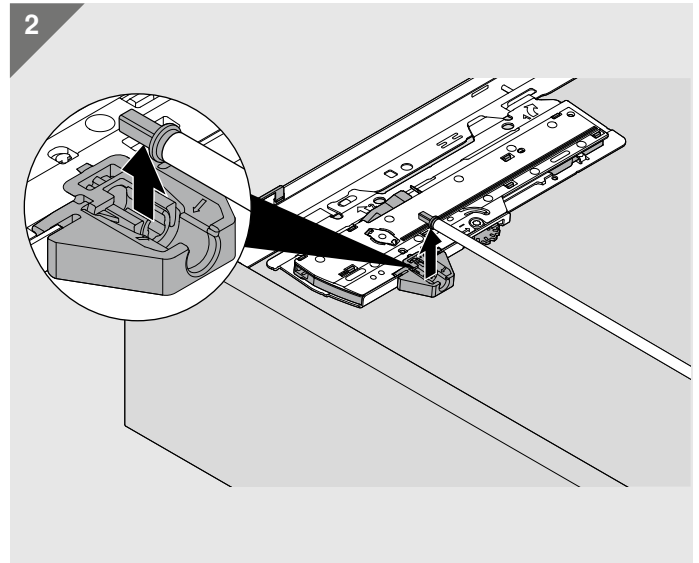

i

LW ≥ 297 mm

TIP-ON BLUMOTION MERIVOBX

TIP-ON BLUMOTION MERIVOBX

 **blum**

Look for our
FSC™-certified
products

MD-063/3 · 11.22 · © Copyright by Blum

Julius Blum GmbH
Furniture Fittings Mfg.
6973 Höchst, Austria
Tel.: +43 5578 705-0
Fax: +43 5578 705-44
E-mail: info@blum.com
www.blum.com