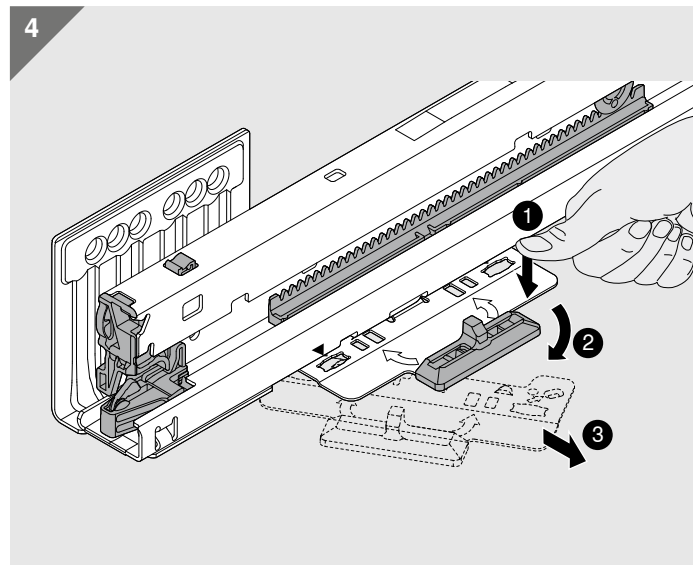

i

LW ≥ 297 mm

TIP-ON BLUMOTION MERIVOBX

TIP-ON BLUMOTION MERIVOBX

 **blum**

Look for our
FSC™-certified
products

MD-063/3 · 11.22 · © Copyright by Blum

Julius Blum GmbH
Furniture Fittings Mfg.
6973 Höchst, Austria
Tel.: +43 5578 705-0
Fax: +43 5578 705-44
E-mail: info@blum.com
www.blum.com