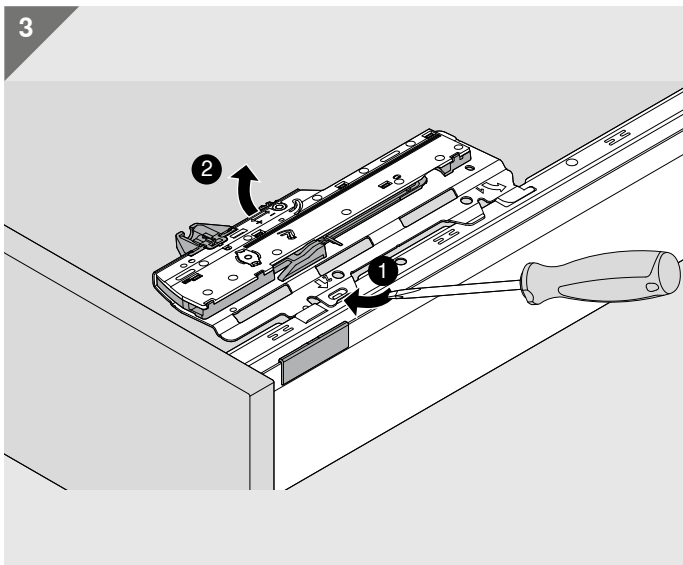

i

LW ≥ 297 mm

TIP-ON BLUMOTION MERIVOBX

TIP-ON BLUMOTION MERIVOBX

 **blum**

Look for our
FSC™-certified
products

MD-063/3 · 11.22 · © Copyright by Blum

Julius Blum GmbH
Furniture Fittings Mfg.
6973 Höchst, Austria
Tel.: +43 5578 705-0
Fax: +43 5578 705-44
E-mail: info@blum.com
www.blum.com