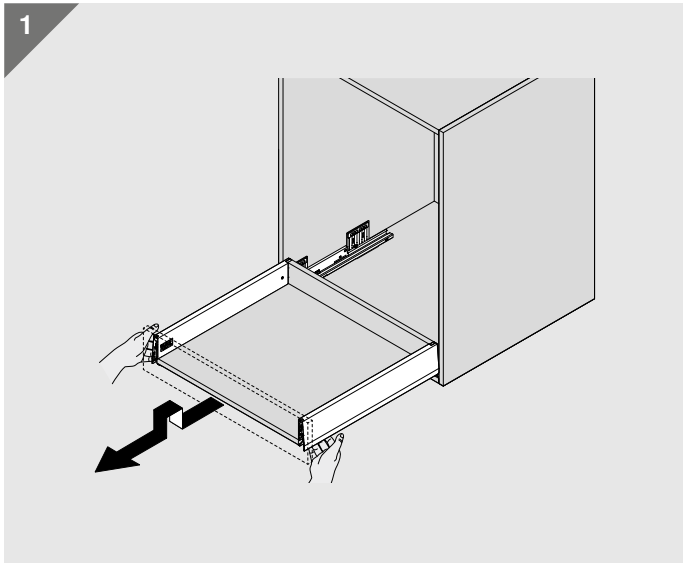

i

LW ≥ 297 mm

TIP-ON BLUMOTION MERIVOBX

TIP-ON BLUMOTION MERIVOBX

 **blum**

Look for our
FSC™-certified
products

MD-063/3 · 11.22 · © Copyright by Blum

Julius Blum GmbH
Furniture Fittings Mfg.
6973 Höchst, Austria
Tel.: +43 5578 705-0
Fax: +43 5578 705-44
E-mail: info@blum.com
www.blum.com