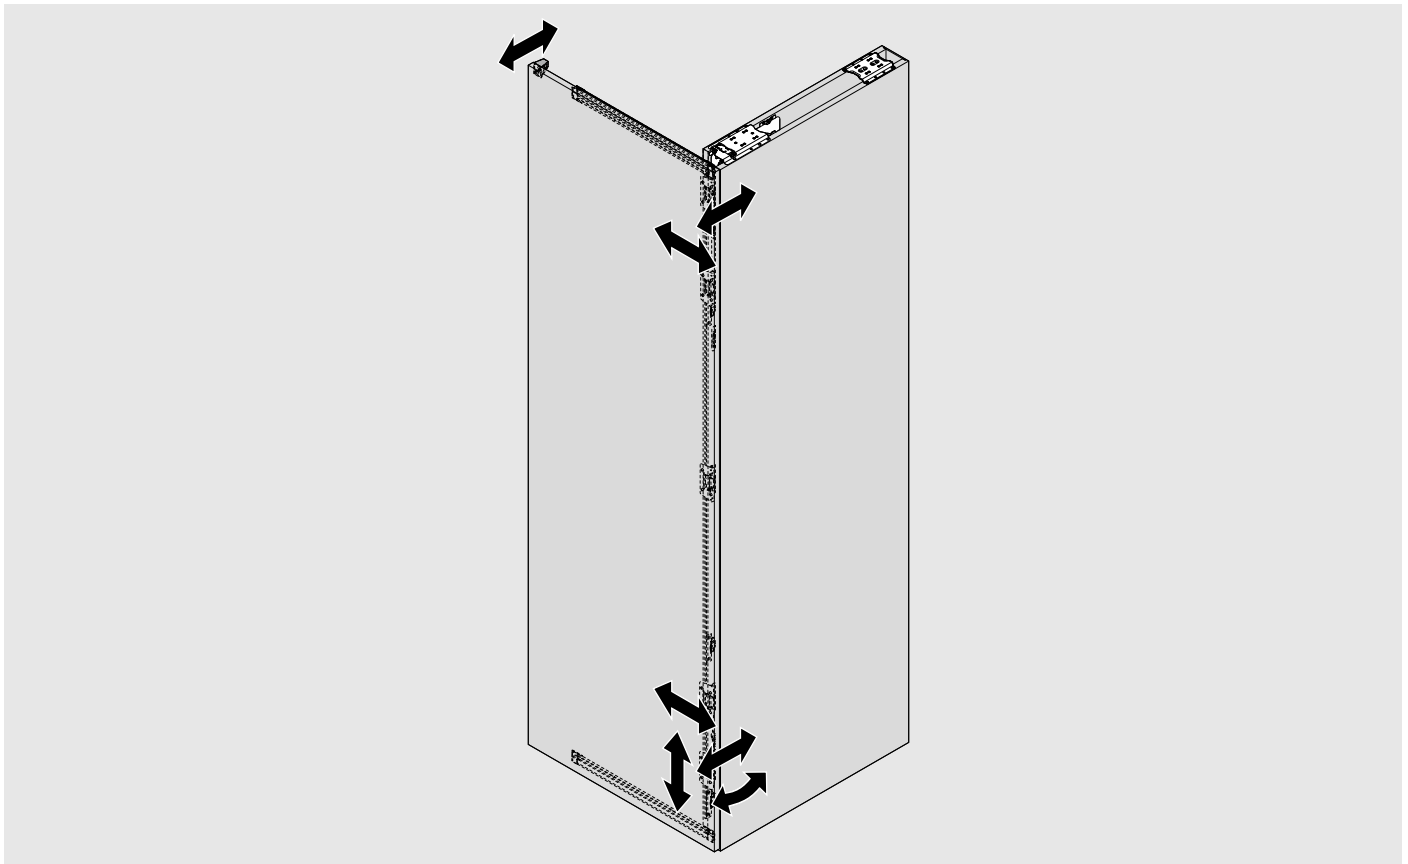

26

27

Look for our
FSC™-certified
products

MD-071/3ML -02.24- © Copyright by Blum

Julius Blum GmbH
Furniture Fittings Mfg.
6973 Höchst, Austria
Tel.: +43 5578 705-0
Fax: +43 5578 705-44
E-mail: info@blum.com
www.blum.com