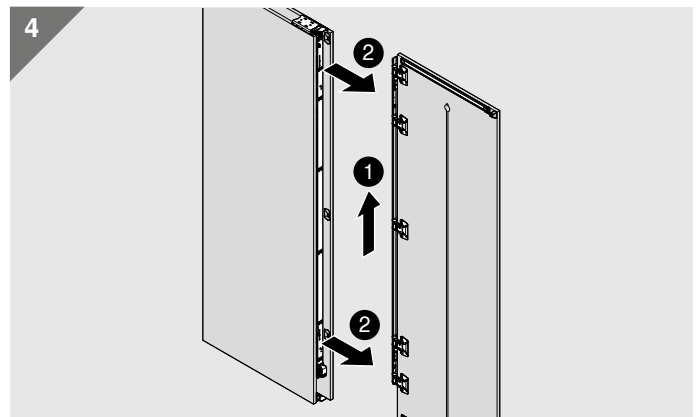

26

27

Look for our
FSC™-certified
products

MD-071/3ML -02.24- © Copyright by Blum

Julius Blum GmbH
Furniture Fittings Mfg.
6973 Höchst, Austria
Tel.: +43 5578 705-0
Fax: +43 5578 705-44
E-mail: info@blum.com
www.blum.com