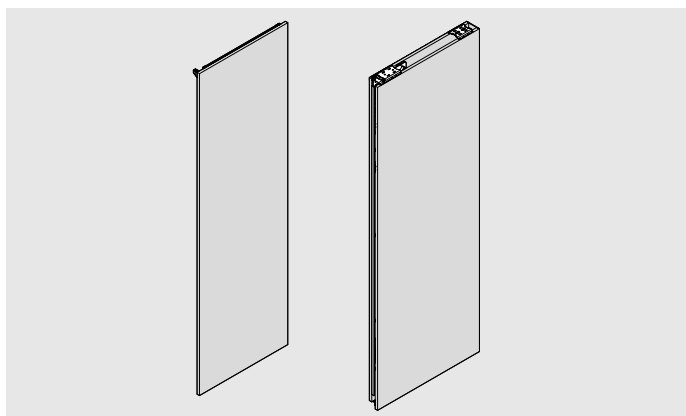

26

27

Look for our
FSC™-certified
products

MD-071/3ML -02.24- © Copyright by Blum

Julius Blum GmbH
Furniture Fittings Mfg.
6973 Höchst, Austria
Tel.: +43 5578 705-0
Fax: +43 5578 705-44
E-mail: info@blum.com
www.blum.com