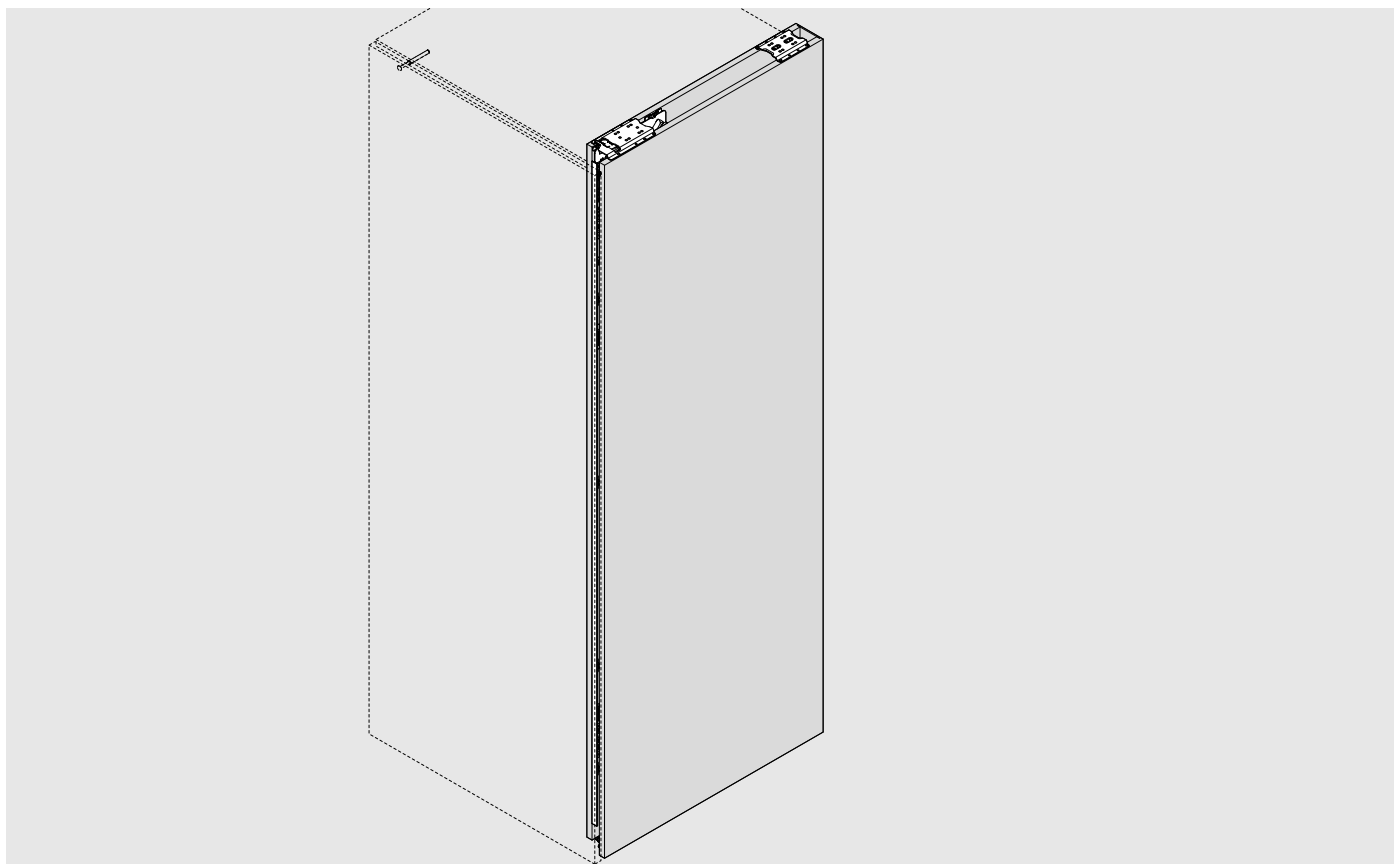

26

27

Look for our
FSC™-certified
products

MD-071/3ML -02.24- © Copyright by Blum

Julius Blum GmbH
Furniture Fittings Mfg.
6973 Höchst, Austria
Tel.: +43 5578 705-0
Fax: +43 5578 705-44
E-mail: info@blum.com
www.blum.com