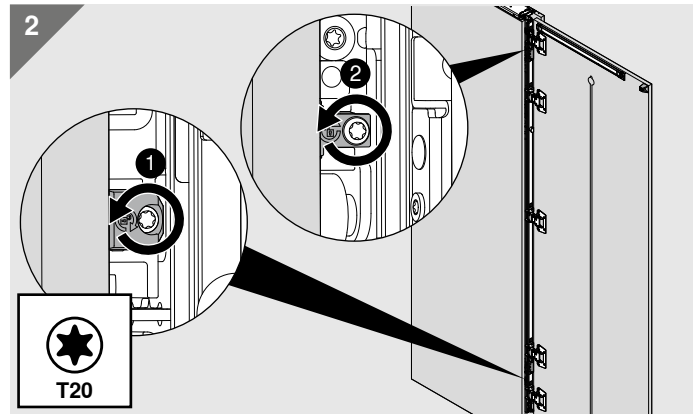

26

27

Look for our
FSC™-certified
products

MD-071/3ML -02.24- © Copyright by Blum

Julius Blum GmbH
Furniture Fittings Mfg.
6973 Höchst, Austria
Tel.: +43 5578 705-0
Fax: +43 5578 705-44
E-mail: info@blum.com
www.blum.com