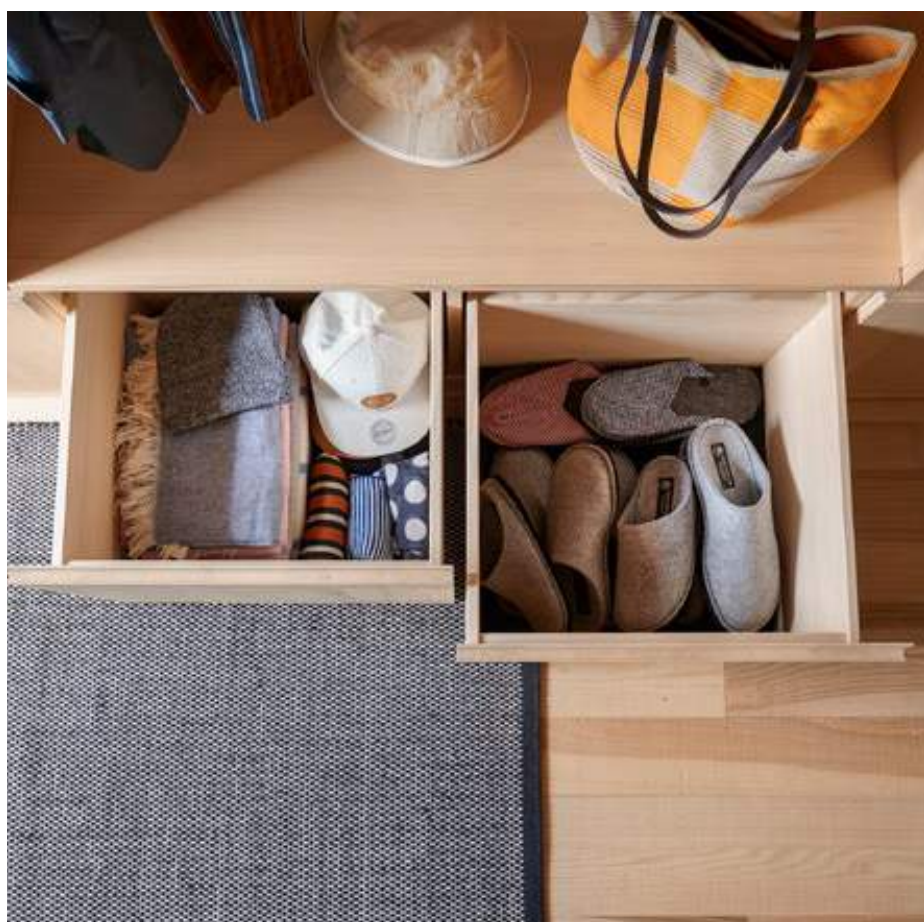

Sistem TANDEM poskrbi za prilagodljivost pri oblikovanju izvlekov! Polni izvlek je prava izbira za preprost dostop brez izgube prostora. Za manjše pohištvo, kot je nočna omarica, je še posebno primeren sistem TANDEM kot delni izvlek.