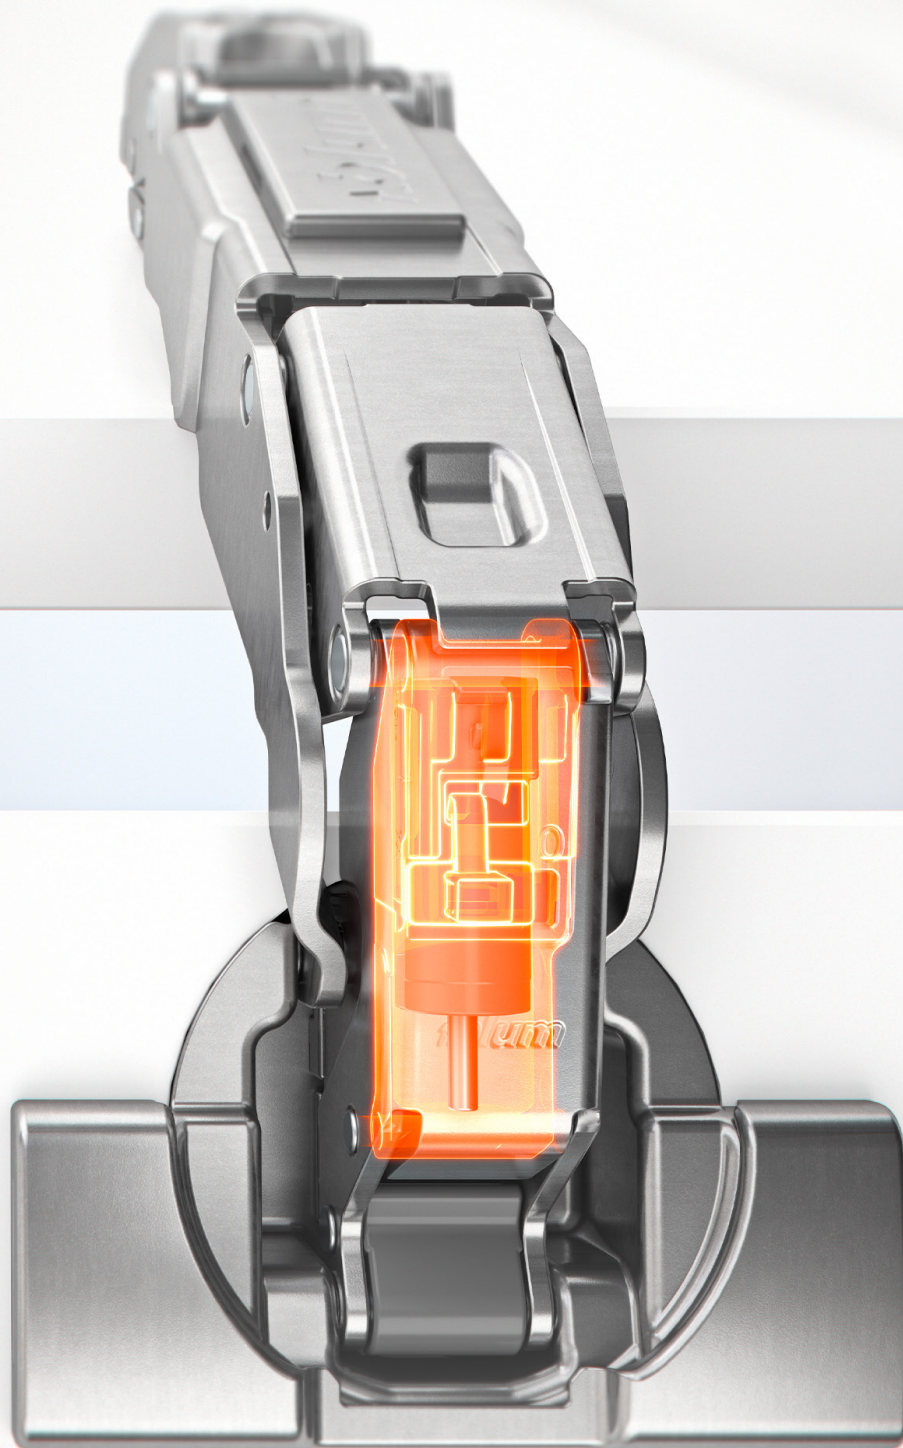

 **blum**[®]

CLIP top BLUMOTION 125°

The all new CLIP top BLUMOTION 125° features integrated BLUMOTION built right into the hinge arm. Everything you loved about our CLIP top 125° with add-on BLUMOTION now in one discrete and stylish package.

CLIP top BLUMOTION 125° Zero Protrusion for Thicker Doors

- BLUMOTION integrated into the hinge arm
- Deactivation switch for small/light doors
- For use in cabinets with interior roll-outs
- Zero protrusion
- Three-dimensional adjustment
- For door thicknesses up to **30** (1-3/16")
- Angle restriction clips available
- All metal hinge, nickel-plated
- Hinge arm / cup cover caps available

CLIP top BLUMOTION 125° Hinges

Reference no.	Description
71B7550D	CLIP top BLUMOTION 125°, Straight-arm hinge, Screw-on
71B7580D	CLIP top BLUMOTION 125°, Straight-arm hinge, Press-in
70T7553	Angle restriction clip 92°
70.4503	Hinge arm cover cap plain, nickel
70T7504	Hinge cup cover cap, nickel