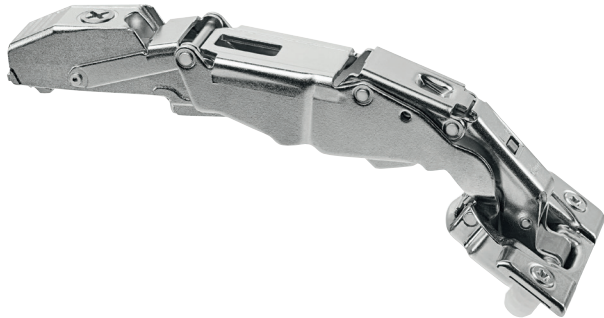

 **blum**[®]

CLIP top BLUMOTION 125°

The all new CLIP top BLUMOTION 125° features integrated BLUMOTION built right into the hinge arm. Everything you loved about our CLIP top 125° with add-on BLUMOTION now in one discrete and stylish package.

CLIP top BLUMOTION 125° Zero Protrusion for Thicker Doors

- BLUMOTION integrated into the hinge arm
- Deactivation switch for small/light doors
- For use in cabinets with interior roll-outs
- Zero protrusion
- Three-dimensional adjustment
- For door thicknesses up to **30** (1-3/16")
- Angle restriction clips available
- All metal hinge, nickel-plated
- Hinge arm / cup cover caps available

CLIP top BLUMOTION 125° Hinges

Reference no.	Description
71B7550D	CLIP top BLUMOTION 125°, Straight-arm hinge, Screw-on
71B7580D	CLIP top BLUMOTION 125°, Straight-arm hinge, Press-in
70T7553	Angle restriction clip 92°
70.4503	Hinge arm cover cap plain, nickel
70T7504	Hinge cup cover cap, nickel

NOTE: For technical dimensions, planning, and installation details please reference the Concealed Hinges brochure. All dimensions remain the same from the previous CLIP top 125° ==> New CLIP top BLUMOTION 125° hinges.