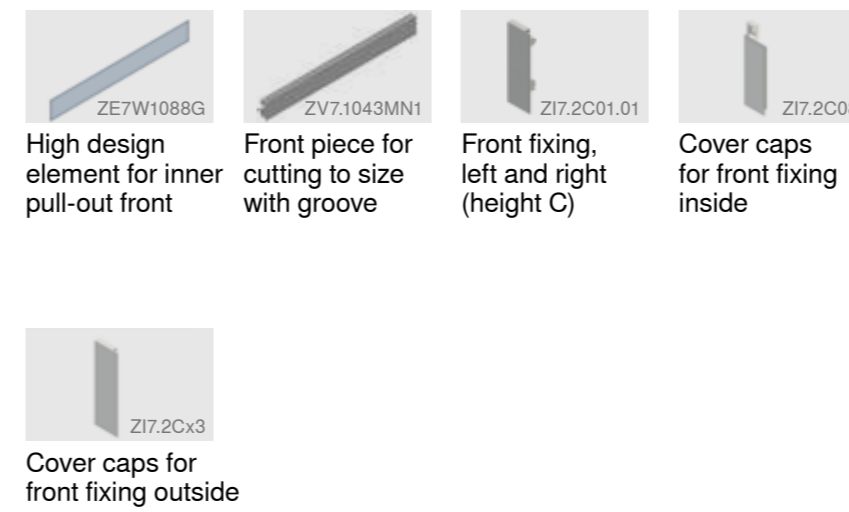

Front piece with high design element