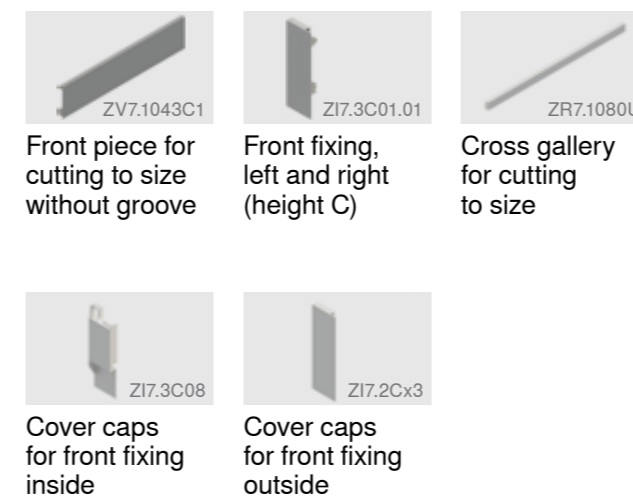

Front piece with cross gallery