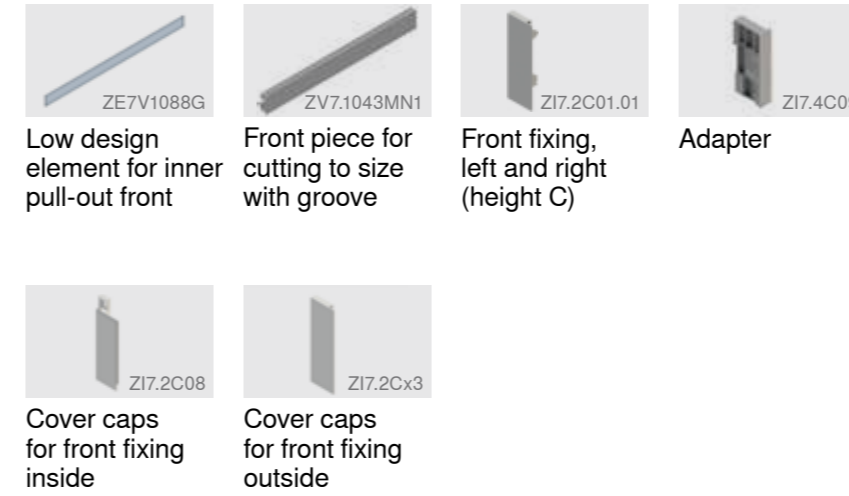

Inner pull-out

Front piece with low design element