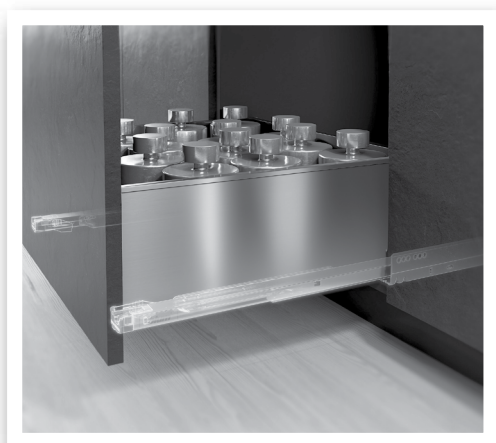

LEGRABOX runner

70 kg

INSTALLATION
SHEET

 **blum**[®]

乐拉超薄金属抽屉系列纯

Cabinet profile screw positions

箱体轨道上的螺丝位置