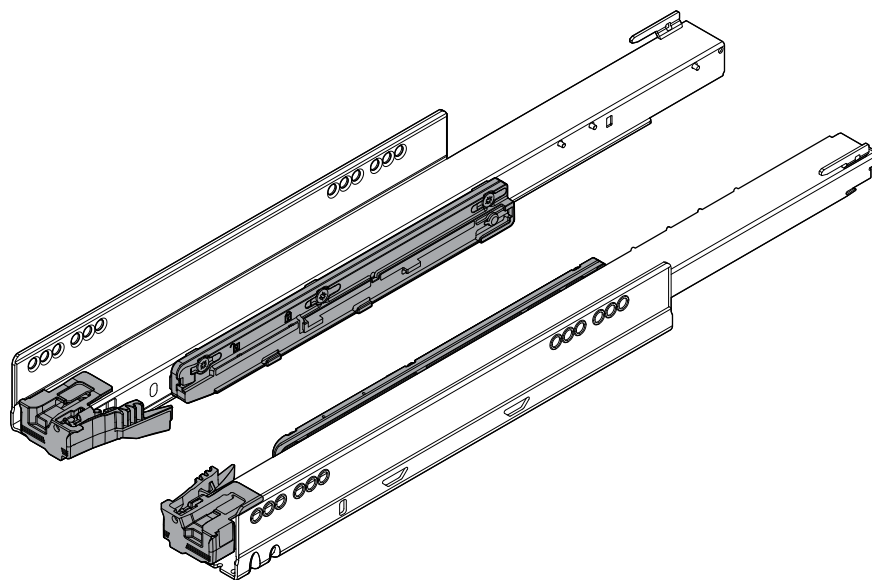

LEGRABOX runner

70 kg

INSTALLATION
SHEET

 **blum**[®]

乐拉超薄金属抽屉系列纯

Cabinet profile screw positions

箱体轨道上的螺丝位置