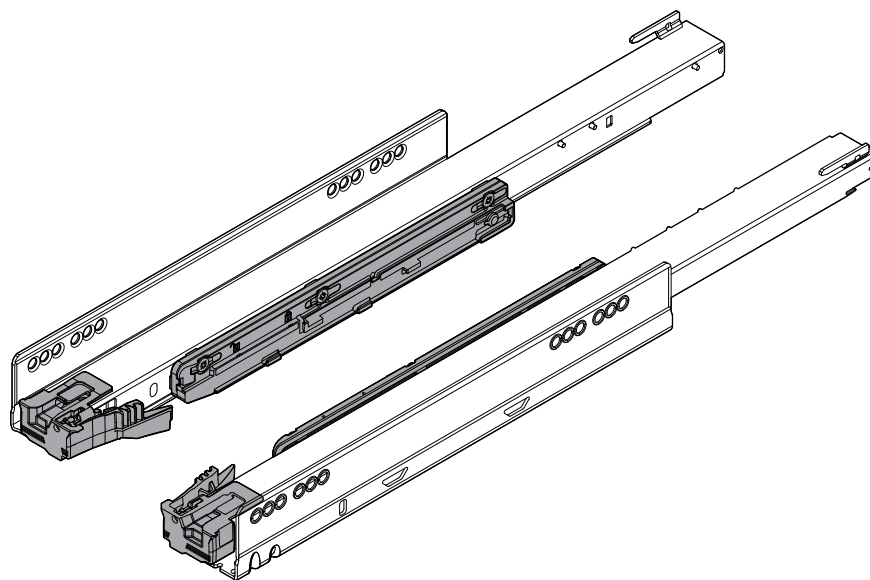

LEGRABOX runner

40 kg

INSTALLATION
SHEET

 **blum**[®]

乐拉超薄金属抽屉系列纯

Cabinet profile screw positions

箱体轨道上的螺丝位置