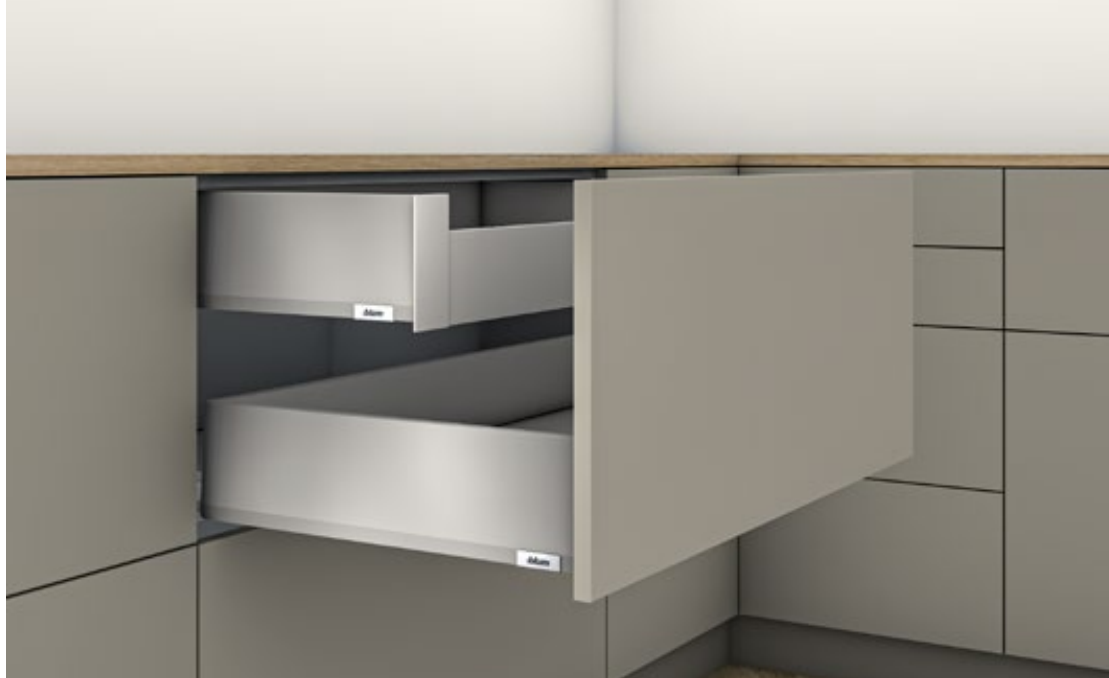

DESIGN
AWARD
2020

Blum-Awards
www.blum.com/award

MERIVOBX, BLUMOTION

Webcode
ID20296 ◀

Inner drawer, height K (space requirement 144 mm), load bearing class 40/70 kg

- Slim drawer side with characteristic shape, straight on the inside with flush cover cap
- Variety made easy, thanks to box platform concept
- Unique L-shape of cabinet profile for vertical stability with a high load bearing capacity of 40/70 kg
- Synchronised feather-light glide and high front stability for new possibilities in furniture design
- Integrated BLUMOTION soft-close system, interface for SERVO-DRIVE, TIP-ON BLUMOTION and side stabilisation
- Fast, tool-free assembly of front, convenient 3-dimensional front adjustment

Product overview

Drawer suitable for Blum MERIVOBX.

Double walled drawer sides in

- a) Steel in silk white matt
- b) Steel in indium grey matt
- c) Steel in orion grey matt

Optionally with individual branding element on the outside of the drawer sides. Cabinet profiles with low-friction cylindrical nylon rollers and synchronised carriage system. Integrated BLUMOTION for silent and effortless closing action.

Cabinet profiles and drawer sides in nominal length and load bearing class

- a) 300 mm, 40 kg
- b) 350 mm, 40 kg
- c) 400 mm, 40 kg
- d) 450 mm, 40/70 kg
- e) 500 mm, 40/70 kg
- f) 550 mm, 40/70 kg
- g) 600 mm, 40/70 kg

Dynamic carrying capacity: 100,000 opening and closing cycles with selected nominal length and load bearing class. Can optionally be equipped with electric opening support system. Option of combining with side stabiliser. Fast, tool-free assembly of front. Three-dimensional front adjustment. Optionally with appropriate inner dividing system AMBIA-LINE. Optional use with Blum "CABLOXX" locking system (ID20267). Optional use with Blum fixing system "EXPANDO T" (ID20279) for thin fronts measuring 8 mm and above.

Equipment options

- ID20144 SERVO-DRIVE for box systems
- ID20198 AMBIA-LINE for drawers

Further information

In the print version of the Blum catalogue or online in the Blum browse catalogue under "Planning"
www.blum.com/catalogue