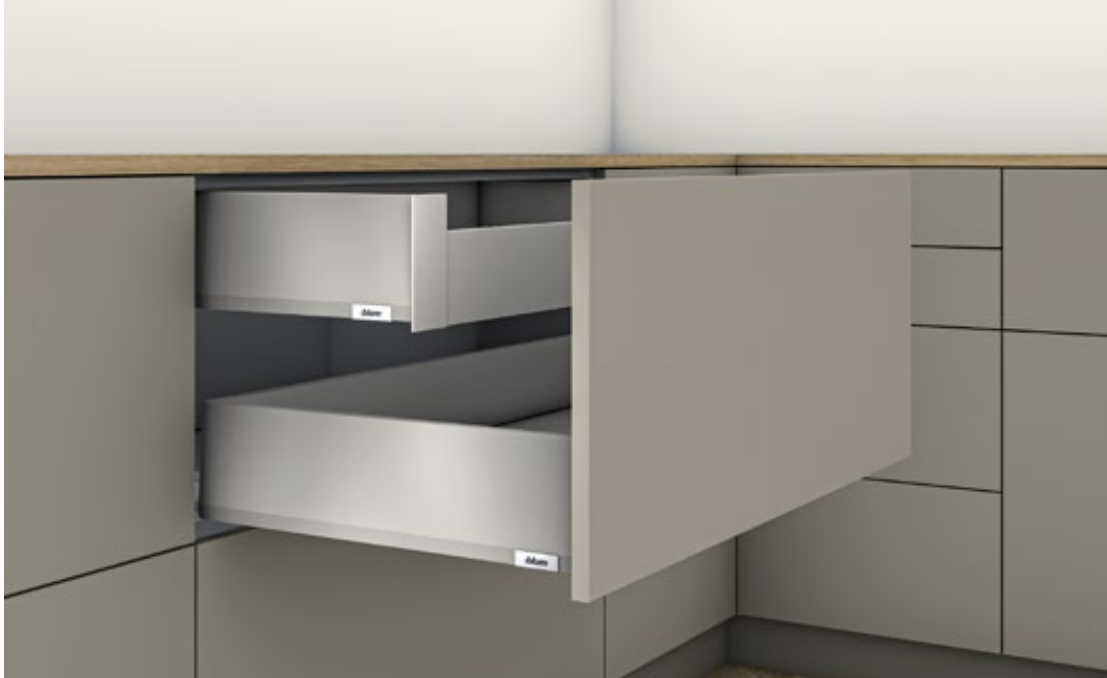

DESIGN
AWARD
2020

Blum-Awards
www.blum.com/award

MERIVOBX, BLUMOTION

Webcode
ID20296 ◀

Inner drawer, height K (space requirement 144 mm), load bearing class 40/70 kg

- Slim drawer side with characteristic shape, straight on the inside with flush cover cap
- Variety made easy, thanks to box platform concept
- Unique L-shape of cabinet profile for vertical stability with a high load bearing capacity of 40/70 kg
- Synchronised feather-light glide and high front stability for new possibilities in furniture design
- Integrated BLUMOTION soft-close system, interface for SERVO-DRIVE, TIP-ON BLUMOTION and side stabilisation
- Fast, tool-free assembly of front, convenient 3-dimensional front adjustment

Product overview

Drawer suitable for Blum MERIVOBX.

Double walled drawer sides in

- a) Steel in silk white matt
- b) Steel in indium grey matt
- c) Steel in orion grey matt

Optionally with individual branding element on the outside of the drawer sides. Cabinet profiles with low-friction cylindrical nylon rollers and synchronised carriage system. Integrated BLUMOTION for silent and effortless closing action.

Cabinet profiles and drawer sides in nominal length and load bearing class

- a) 300 mm, 40 kg
- b) 350 mm, 40 kg
- c) 400 mm, 40 kg
- d) 450 mm, 40/70 kg
- e) 500 mm, 40/70 kg
- f) 550 mm, 40/70 kg
- g) 600 mm, 40/70 kg

Dynamic carrying capacity: 100,000 opening and closing cycles with selected nominal length and load bearing class. Can optionally be equipped with electric opening support system. Option of combining with side stabiliser. Fast, tool-free assembly of front. Three-dimensional front adjustment. Optionally with appropriate inner dividing system AMBIA-LINE. Optional use with Blum "CABLOXX" locking system (ID20267). Optional use with Blum fixing system "EXPANDO T" (ID20279) for thin fronts measuring 8 mm and above.

Equipment options

- ID20144 SERVO-DRIVE for box systems
- ID20198 AMBIA-LINE for drawers

Further information

In the print version of the Blum catalogue or online in the Blum browse catalogue under "Planning"
www.blum.com/catalogue