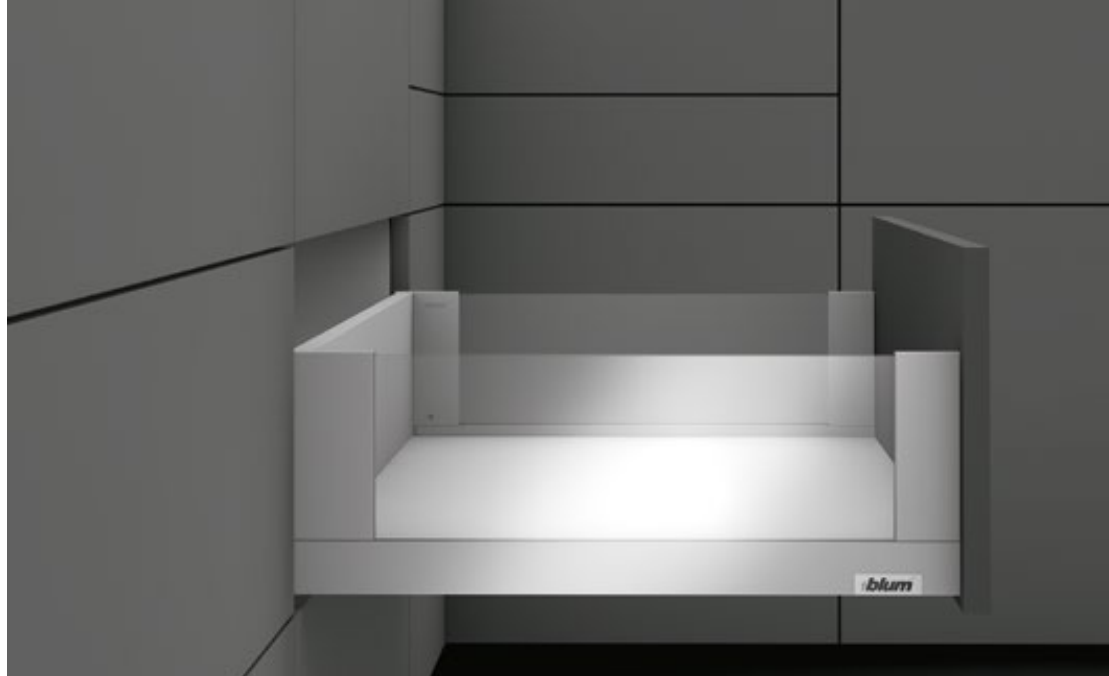

interior
innovation
award
2014

Winner

German
Design Award

SPECIAL
MENTION 2014

Blum-Awards
www.blum.com/award

LEGRABOX free, BLUMOTION

Webcode
ID20213 ◀

High fronted pull-out, height C (Space requirement 193 mm), load bearing class 40/70 kg

- Slimline design with 12.8 mm drawer side thickness
- Large design elements on the side as design variant for individual design preferences
- Straight interior and exterior drawer sides
- Integrated BLUMOTION soft-close system for soft and effortless closing action
- Exact front spacing due to convenient 3-dimensional front setting
- Front can be clipped on, with no need for tools

Product overview

High fronted pull-out suitable for Blum LEGRABOX.

Double walled drawer sides in

- a) Steel in silk white matt
- b) Steel in orion grey matt
- c) Steel in carbon black matt
- d) Anti-fingerprint stainless steel