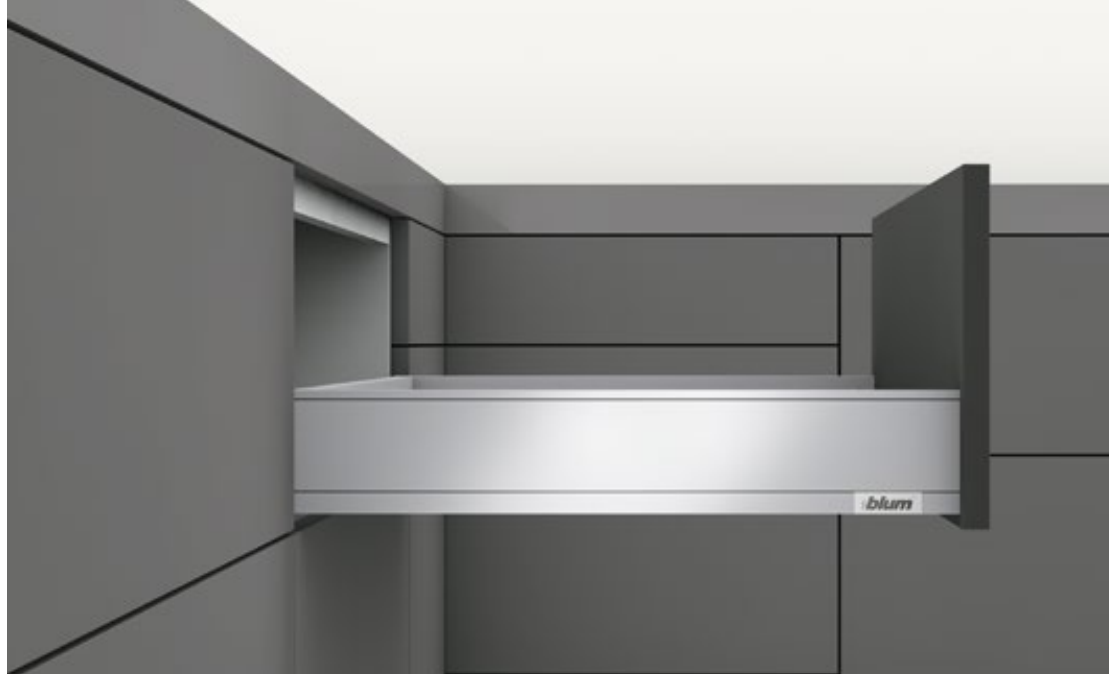

reddot design award
winner 2012

German
Design Award
NOMINEE 2013

Blum-Awards
www.blum.com/award

LEGRABOX, TIP-ON

Webcode
ID20183 ◀

Drawer, height M (Space requirement 106 mm), load bearing class 40/70 kg

- Slimline design with 12.8 mm drawer side thickness
- Elegant appearance and clear lines thanks to accent lines on the outside of the drawer sides
- Straight interior and exterior drawer sides
- Integrated TIP-ON opening support system for handle-less fronts
- Exact front spacing due to convenient 4-dimensional front setting
- Front can be clipped on, with no need for tools

Product overview

Drawer suitable for Blum LEGRABOX.

Double walled drawer sides in

- a) Steel in silk white matt
- b) Steel in orion grey matt
- c) Steel in carbon black matt
- d) Anti-fingerprint stainless steel

Optionally with individual branding element on the outside of the drawer sides. Cabinet profiles with low-friction cylindrical nylon rollers and synchronised carriage system. Integrated TIP-ON opening support system with optional synchronisation. Cabinet profiles and drawer sides in nominal length and load bearing class

- a) 270 mm, 40 kg
- b) 300 mm, 40 kg
- c) 350 mm, 40 kg
- d) 400 mm, 40 kg
- e) 450 mm, 40/70 kg
- f) 500 mm, 40/70 kg

g) 550 mm, 40/70 kg

h) 600 mm, 40/70 kg

i) 650 mm, 70 kg

Dynamic carrying capacity: 100,000 opening and closing cycles with selected nominal length and load bearing class. Option of combining with side stabiliser. Fast, tool-free assembly of front. Four-dimensional front adjustment. Optionally with appropriate inner dividing system AMBIA-LINE. Optional use with Blum "CABLOXX" locking system (ID20267). Optional use with Blum fixing system "EXPANDO T" (ID20279) for thin fronts measuring 8 mm and above. Optional use with "SPACE STEP" (ID20285).