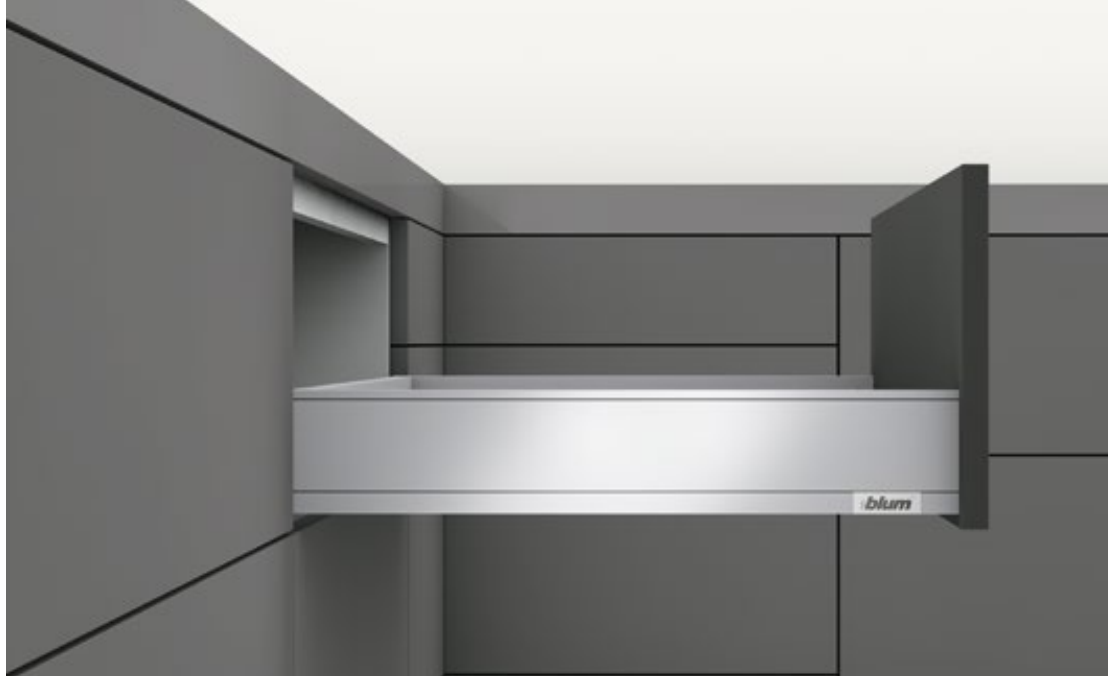

reddot design award
winner 2012

German
Design Award
NOMINEE 2013

Blum-Awards
www.blum.com/award

LEGRABOX, BLUMOTION

Webcode
ID20182 ◀

Drawer, height M (Space requirement 106 mm), load bearing class 40/70 kg

- Slimline design with 12.8 mm drawer side thickness
- Elegant appearance and clear lines thanks to accent lines on the outside of the drawer sides
- Straight interior and exterior drawer sides
- Integrated BLUMOTION soft-close system for soft and effortless closing action
- Exact front spacing due to convenient 3-dimensional front setting
- Front can be clipped on, with no need for tools

Product overview

Drawer suitable for Blum LEGRABOX.

Double walled drawer sides in

- a) Steel in silk white matt
- b) Steel in orion grey matt
- c) Steel in carbon black matt
- d) Anti-fingerprint stainless steel

Optionally with individual branding element on the outside of the drawer sides. Cabinet profiles with low-friction cylindrical nylon rollers and synchronised carriage system. Integrated BLUMOTION for silent and effortless closing action.