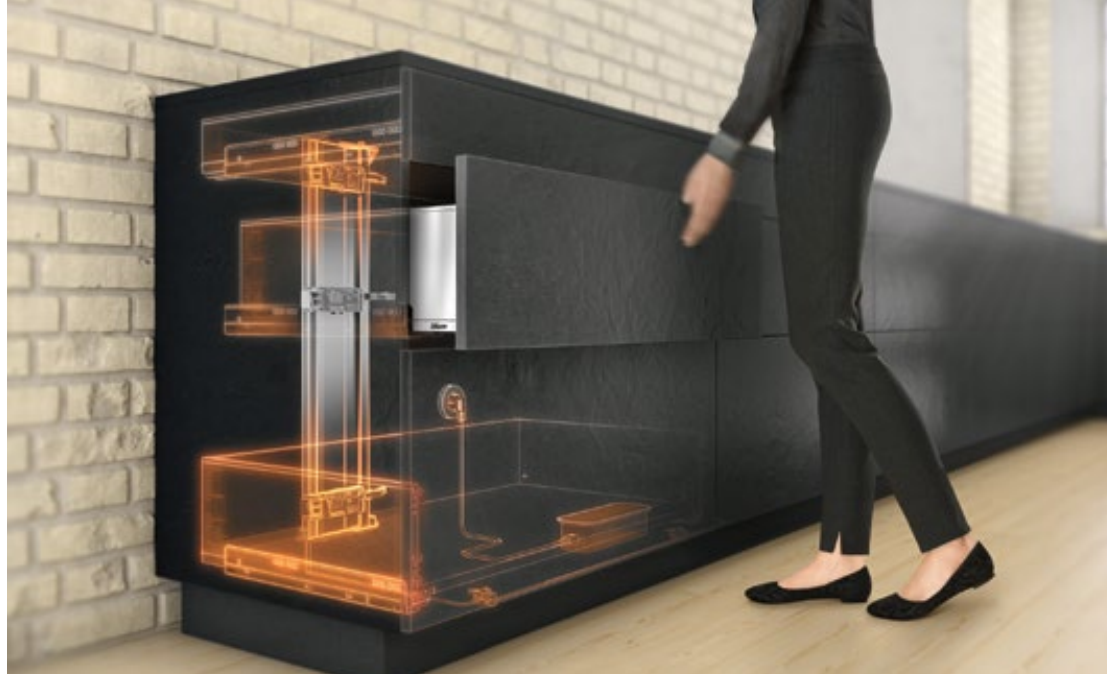

# SERVO-DRIVE for box systems

Webcode

ID20144 ◀

## Electrical opening support system for drawers and pull-outs

- Open by lightly touching or pulling the front
- Integrated BLUMOTION for soft and effortless closing action
- Drawers and pull-outs can be used without modification
- Suitable for all nominal lengths
- Tool-free and simple assembly

## Product overview

Blum SERVO-DRIVE for LEGRABOX, TANDEMBOX and MERIVOBX. Electrical opening support system for drawers and pull-outs. No fixed connection to the drive system. De-activation possible via switched outlet. Cabling with piercing technology. Interruption of the opening sequence possible at any time. Also available as “SERVO DRIVE uno” individual application with power supply.