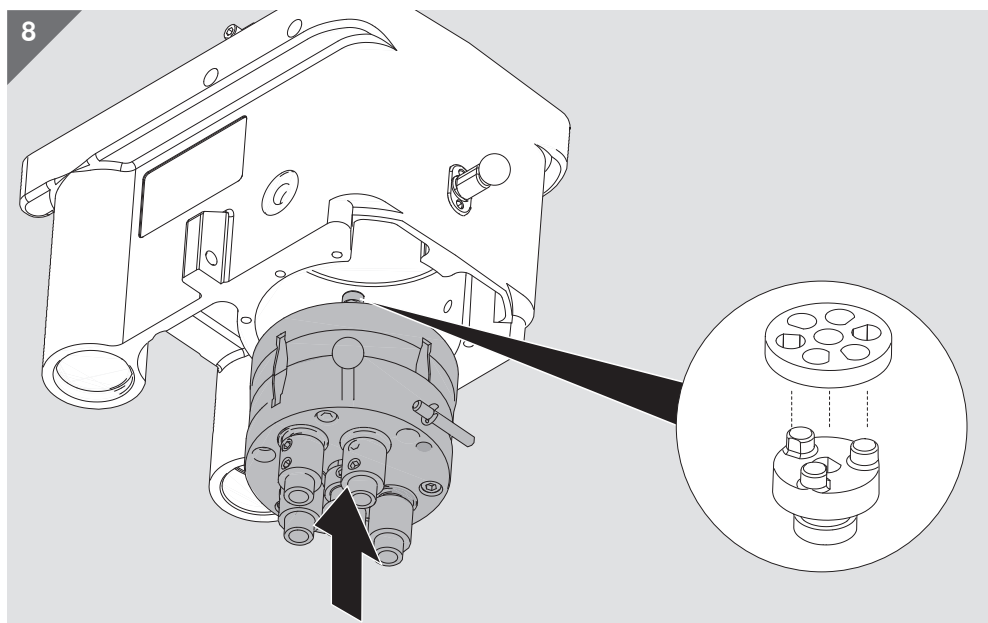

M51P0303 KUP-RIN M2

Blum partners worldwide can be found at:
www.blum.com/addresses

Look for our
FSC™-certified
products

Julius Blum GmbH
Furniture Fittings Mfg.
6973 Höchst, Austria
Tel.: +43 5578 705-0
Fax: +43 5578 705-44
E-mail: info@blum.com