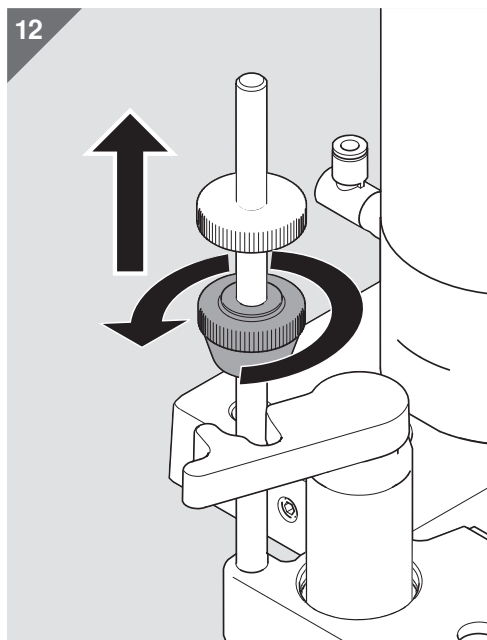

M51P0303 KUP-RIN M2

Blum partners worldwide can be found at:
www.blum.com/addresses

Look for our
FSC™-certified
products

Julius Blum GmbH
Furniture Fittings Mfg.
6973 Höchst, Austria
Tel.: +43 5578 705-0
Fax: +43 5578 705-44
E-mail: info@blum.com