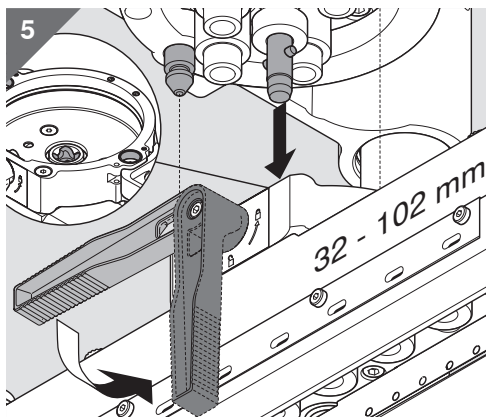

M51P0303 KUP-RIN M2

Blum partners worldwide can be found at:
www.blum.com/addresses

Look for our
FSC™-certified
products

Julius Blum GmbH
Furniture Fittings Mfg.
6973 Höchst, Austria
Tel.: +43 5578 705-0
Fax: +43 5578 705-44
E-mail: info@blum.com