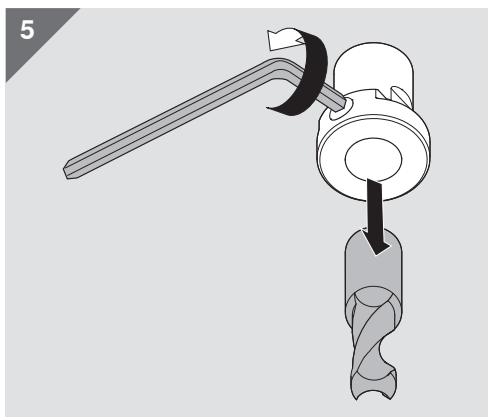

M51P0303 KUP-RIN M2

Blum partners worldwide can be found at:
www.blum.com/addresses

Look for our
FSC™-certified
products

Julius Blum GmbH
Furniture Fittings Mfg.
6973 Höchst, Austria
Tel.: +43 5578 705-0
Fax: +43 5578 705-44
E-mail: info@blum.com