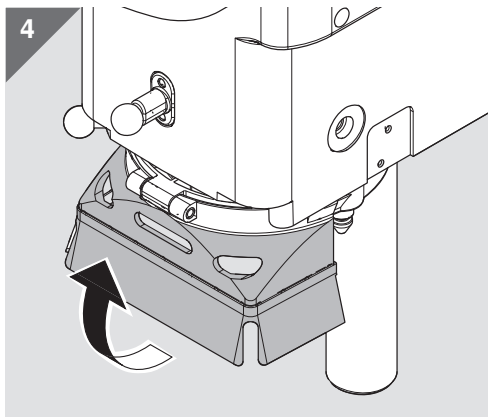

M51P0303 KUP-RIN M2

Blum partners worldwide can be found at:
www.blum.com/addresses

Look for our
FSC™-certified
products

Julius Blum GmbH
Furniture Fittings Mfg.
6973 Höchst, Austria
Tel.: +43 5578 705-0
Fax: +43 5578 705-44
E-mail: info@blum.com