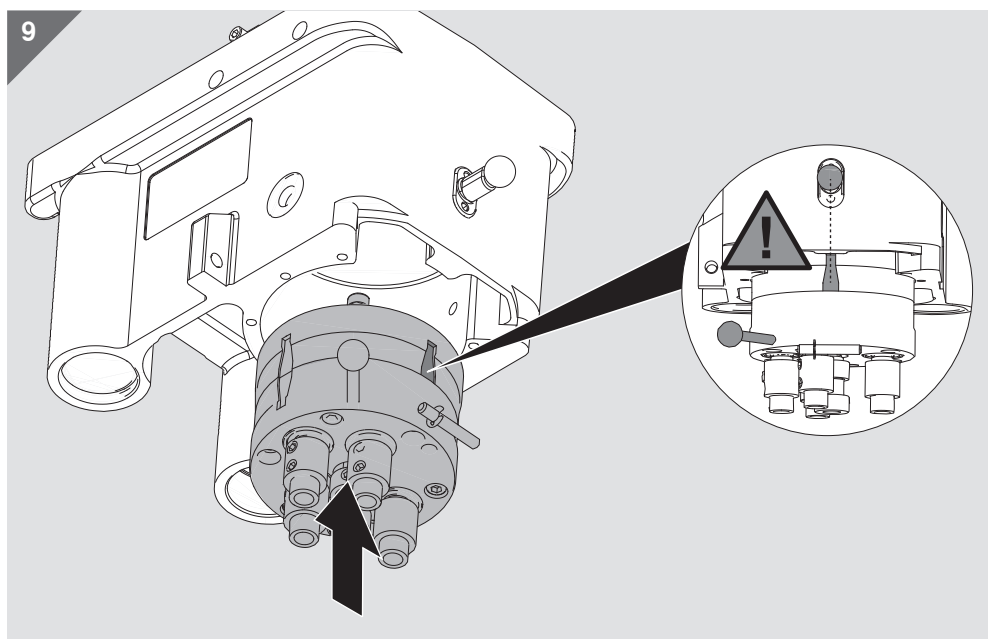

M51P0303 KUP-RIN M2

Blum partners worldwide can be found at:
www.blum.com/addresses

Look for our
FSC™-certified
products

Julius Blum GmbH
Furniture Fittings Mfg.
6973 Höchst, Austria
Tel.: +43 5578 705-0
Fax: +43 5578 705-44
E-mail: info@blum.com