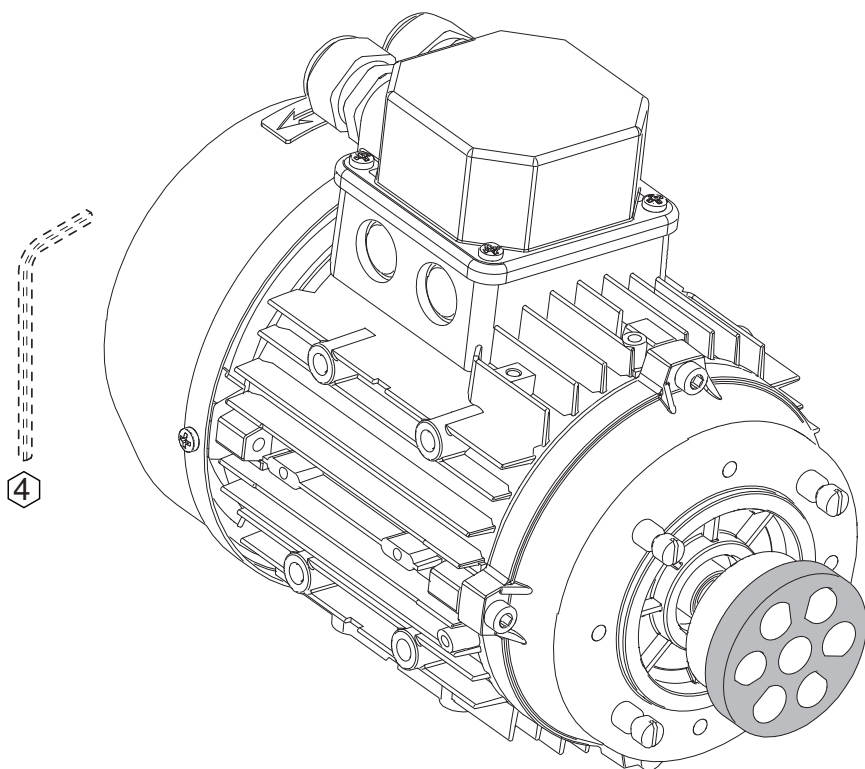

M51P0303 KUP-RIN M2

Blum partners worldwide can be found at:
www.blum.com/addresses

Look for our
FSC™-certified
products

Julius Blum GmbH
Furniture Fittings Mfg.
6973 Höchst, Austria
Tel.: +43 5578 705-0
Fax: +43 5578 705-44
E-mail: info@blum.com