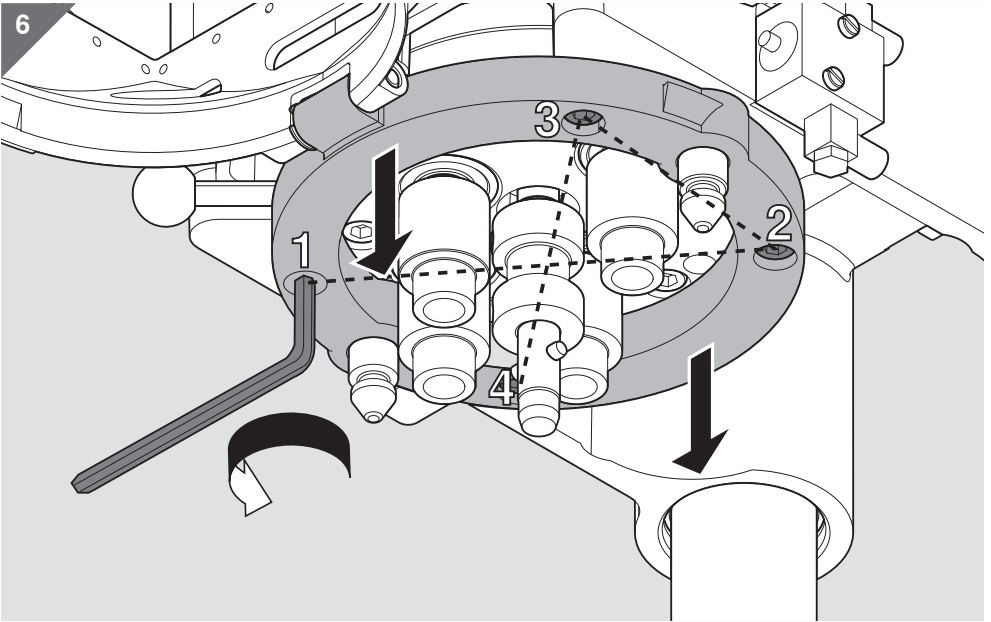

M51P0303 KUP-RIN M2

Blum partners worldwide can be found at:
www.blum.com/addresses

Look for our
FSC™-certified
products

Julius Blum GmbH
Furniture Fittings Mfg.
6973 Höchst, Austria
Tel.: +43 5578 705-0
Fax: +43 5578 705-44
E-mail: info@blum.com