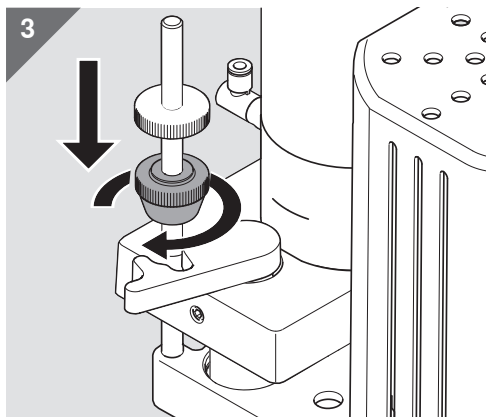

M51P0303 KUP-RIN M2

Blum partners worldwide can be found at:
www.blum.com/addresses

Look for our
FSC™-certified
products

Julius Blum GmbH
Furniture Fittings Mfg.
6973 Höchst, Austria
Tel.: +43 5578 705-0
Fax: +43 5578 705-44
E-mail: info@blum.com