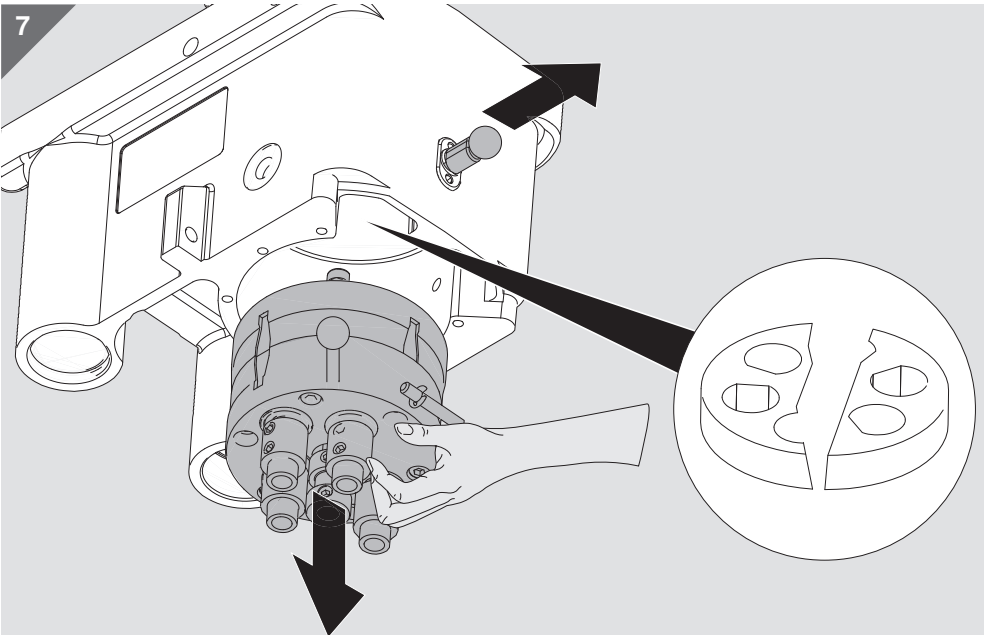

M51P0303 KUP-RIN M2

Blum partners worldwide can be found at:
www.blum.com/addresses

Look for our
FSC™-certified
products

Julius Blum GmbH
Furniture Fittings Mfg.
6973 Höchst, Austria
Tel.: +43 5578 705-0
Fax: +43 5578 705-44
E-mail: info@blum.com