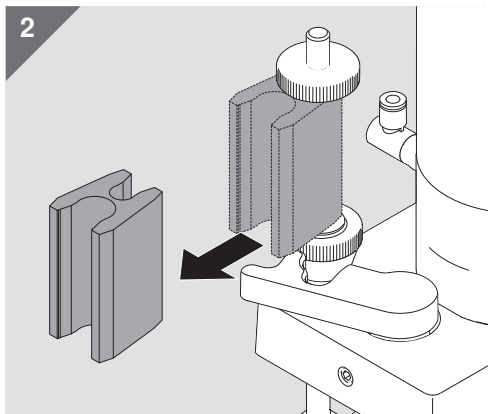

M51P0303 KUP-RIN M2

Blum partners worldwide can be found at:
www.blum.com/addresses

Look for our
FSC™-certified
products

Julius Blum GmbH
Furniture Fittings Mfg.
6973 Höchst, Austria
Tel.: +43 5578 705-0
Fax: +43 5578 705-44
E-mail: info@blum.com