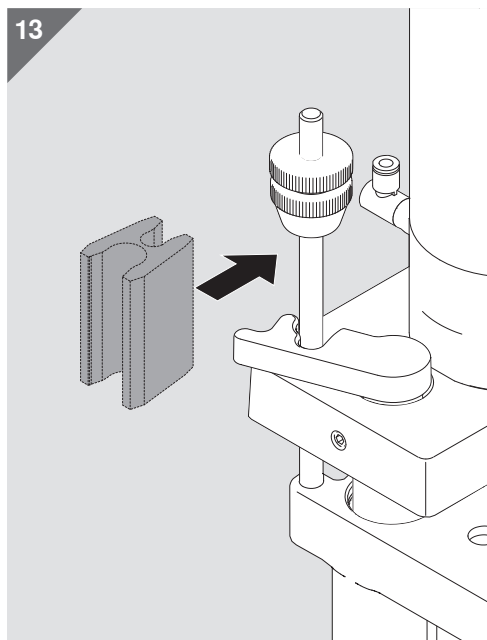

M51P0303 KUP-RIN M2

Blum partners worldwide can be found at:
www.blum.com/addresses

Look for our
FSC™-certified
products

Julius Blum GmbH
Furniture Fittings Mfg.
6973 Höchst, Austria
Tel.: +43 5578 705-0
Fax: +43 5578 705-44
E-mail: info@blum.com