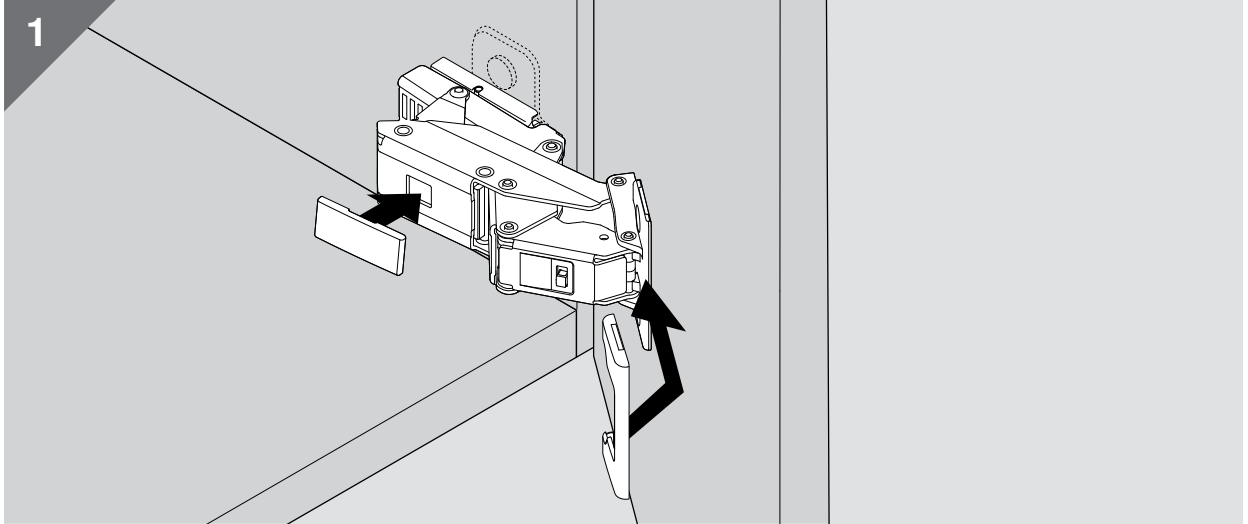

CLIP top BLUMOTION
for thin doors 110°

BLUMOTION

by Blum