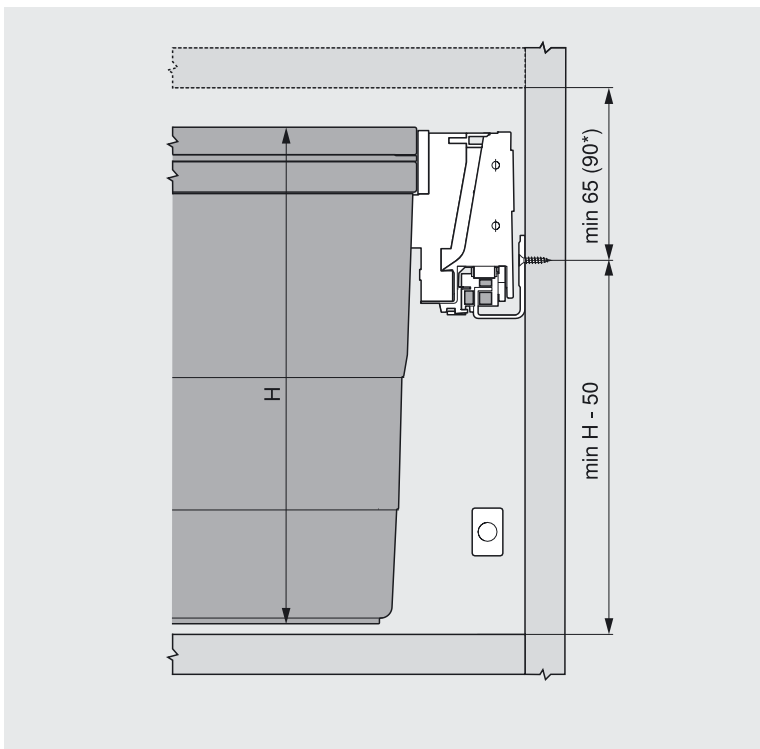

Combination of waste bins per cabinet width

Space requirements in cabinet

Front dimensions

* With cover plate

"eins2fünf" hanging frame

	Nominal length NL	Cabinet width KB	Colour	Packing unit	Minimum order quantity	ninka part no.
	NL 500	KB 450 for KSD ¹⁾ 15/16	Alu grey	10	10	5284.31 90610
	NL 500	KB 450 for KSD ¹⁾ 18/19	Alu grey	10	10	5284.32 90610
	NL 500	KB 500 for KSD ¹⁾ 15/16	Alu grey	10	10	5284.41 90610
	NL 500	KB 500 for KSD ¹⁾ 18/19	Alu grey	10	10	5284.42 90610
	NL 500	KB 600 for KSD ¹⁾ 15/16	Alu grey	12	12	5284.51 90610
	NL 500	KB 600 for KSD ¹⁾ 18/19	Alu grey	12	12	5284.52 90610
	NL 500	KB 800 for KSD ¹⁾ 15/16	Alu grey	8	8	5284.61 90610
	NL 500	KB 800 for KSD ¹⁾ 18/19	Alu grey	8	8	5284.62 90610
	NL 500	KB 900 for KSD ¹⁾ 15/16	Alu grey	8	8	5284.71 90610
	NL 500	KB 900 for KSD ¹⁾ 18/19	Alu grey	8	8	5284.72 90610