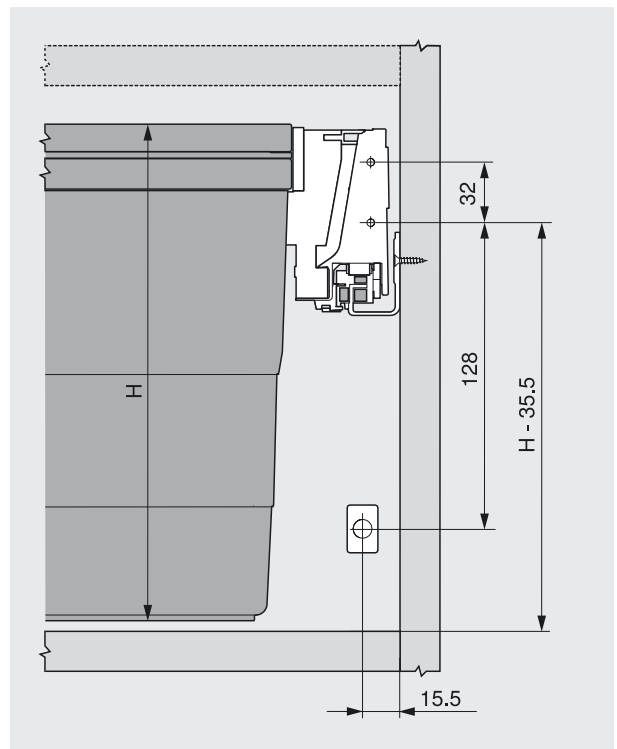

Combination of waste bins per cabinet width

Space requirements in cabinet

Front dimensions

* With cover plate

"eins2fünf" hanging frame

	Nominal length NL	Cabinet width KB	Colour	Packing unit	Minimum order quantity	ninka part no.
	NL 500	KB 450 for KSD ¹⁾ 15/16	Alu grey	10	10	5284.31 90610
	NL 500	KB 450 for KSD ¹⁾ 18/19	Alu grey	10	10	5284.32 90610
	NL 500	KB 500 for KSD ¹⁾ 15/16	Alu grey	10	10	5284.41 90610
	NL 500	KB 500 for KSD ¹⁾ 18/19	Alu grey	10	10	5284.42 90610
	NL 500	KB 600 for KSD ¹⁾ 15/16	Alu grey	12	12	5284.51 90610
	NL 500	KB 600 for KSD ¹⁾ 18/19	Alu grey	12	12	5284.52 90610
	NL 500	KB 800 for KSD ¹⁾ 15/16	Alu grey	8	8	5284.61 90610
	NL 500	KB 800 for KSD ¹⁾ 18/19	Alu grey	8	8	5284.62 90610
	NL 500	KB 900 for KSD ¹⁾ 15/16	Alu grey	8	8	5284.71 90610
	NL 500	KB 900 for KSD ¹⁾ 18/19	Alu grey	8	8	5284.72 90610

Waste bins

Size A	Size	Colour	Packing unit	Minimum order quantity	ninka part no.
	230 x 306 x 220 (12 l)	Alu grey	108	108	5170.92 41616
	230 x 306 x 310 (17 l)	Alu grey	60	60	5160.90 41616
	230 x 306 x 450 (26 l)	Alu grey	48	48	5258.90 41616
	230 x 306 x 560 (32 l)	Alu grey	36	36	5179.92 41616