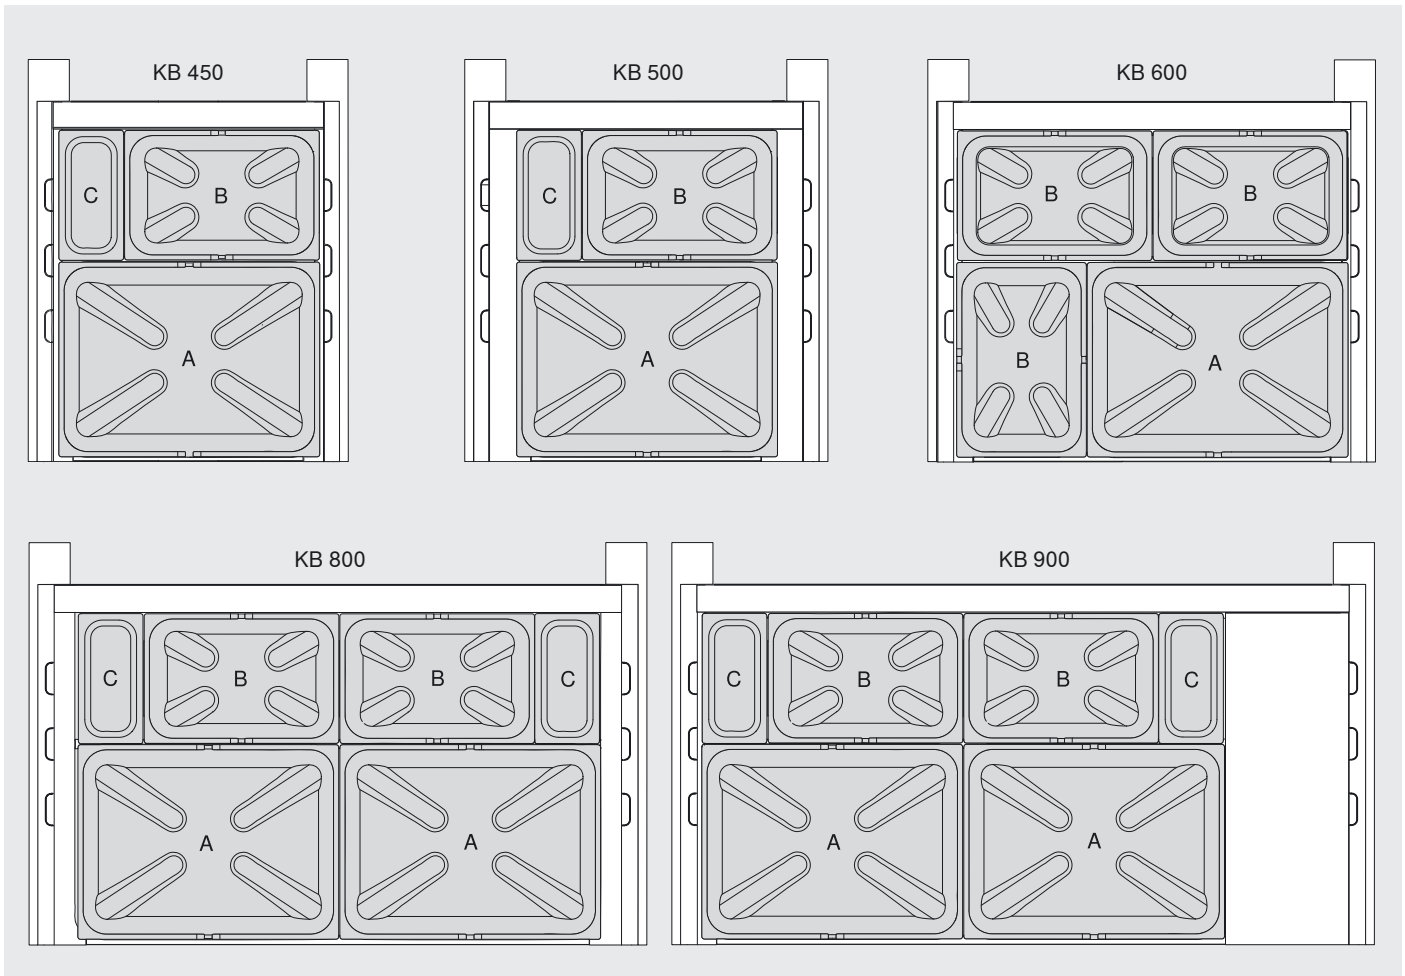

Combination of waste bins per cabinet width